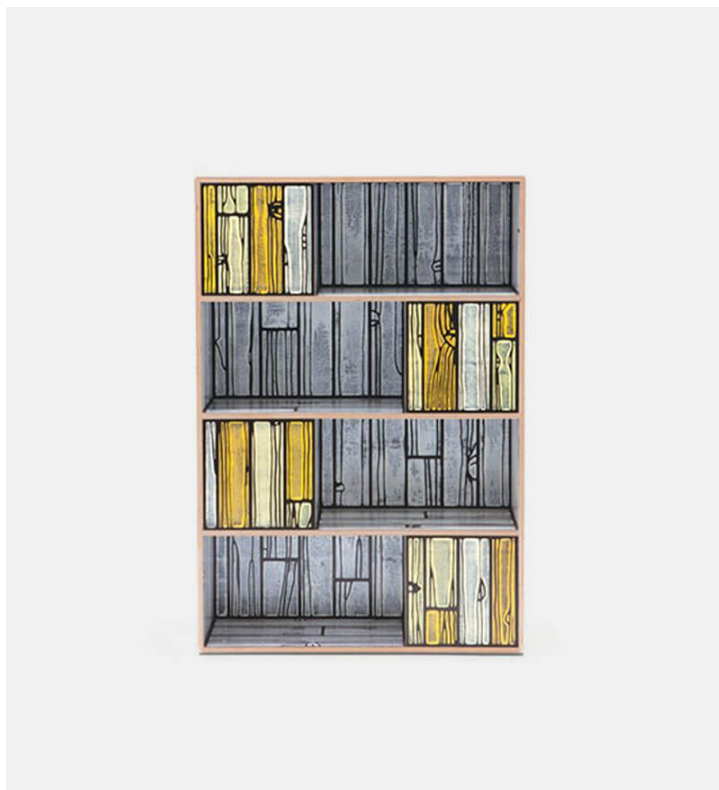

## Wrongwoods Room Divider

Established & Sons

### Product Type      Shelving

British artist Richard Woods is renowned for his work with garish and repetitious motifs. He has applied these to facades, floors and walls across the world in commissioned work and gallery installations. These 'logos' are often abstractions and interpretations of domestic pattern, the woodblock print being a particularly recognisable signature print. Designer Sebastian Wrong teamed up with Woods for Established & Sons' programme of collaborations where individuals from two creative fields work together. Woods' block printed motifs were applied to Wrong's utilitarian cabinets. These storage units are reminiscent of 1950s furniture – a fitting vehicle because much of Woods' work is based on a nostalgia for mid- century domestic interiors.

### Dimensions

W39" x D13,5" x H57,5"

W100cm x D34cm x H146 cm