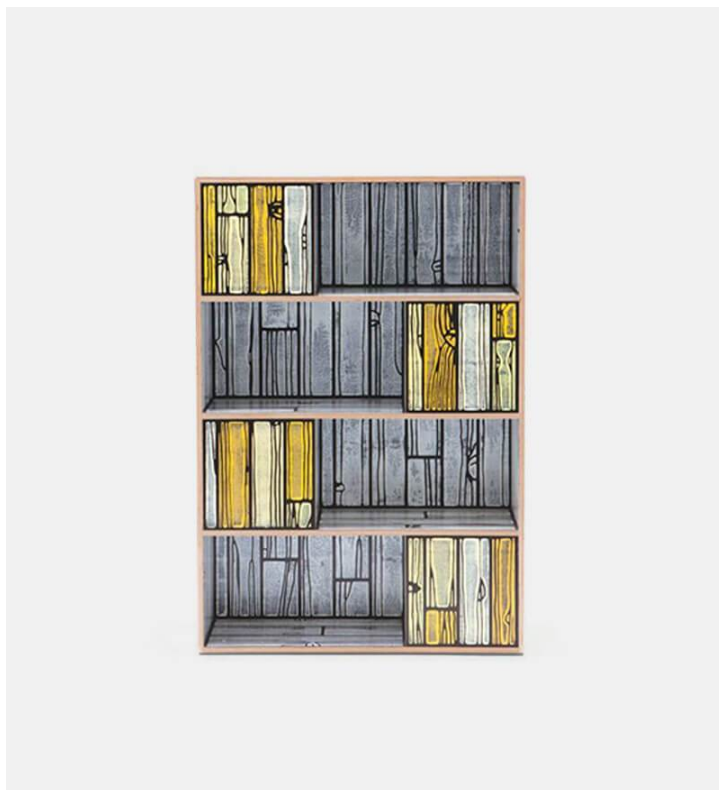

## Wrongwoods Room Divider

Established & Sons

### Product Type      Shelving

British artist Richard Woods is renowned for his work with garish and repetitious motifs. He has applied these to facades, floors and walls across the world in commissioned work and gallery installations. These 'logos' are often abstractions and interpretations of domestic pattern, the woodblock print being a particularly recognisable signature print. Designer Sebastian Wrong teamed up with Woods for Established & Sons' programme of collaborations where individuals from two creative fields work together. Woods' block printed motifs were applied to Wrong's utilitarian cabinets. These storage units are reminiscent of 1950s furniture – a fitting vehicle because much of Woods' work is based on a nostalgia for mid- century domestic interiors.

### Dimensions

W39" x D13,5" x H57,5"

W100cm x D34cm x H146 cm