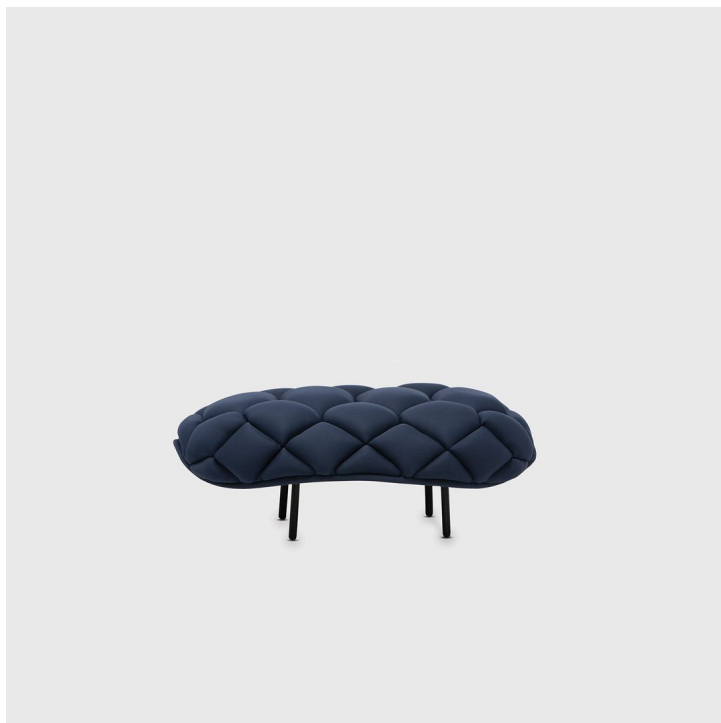

## Quilt Ottoman

Established & Sons

**Product Type** Ottoman

The visual appearance of comfort is articulated through the unusual upholstery of the Quilt series. Designed by Ronan & Erwan Bouroullec, the outer layer contains pockets containing individual foam pieces in interlocking shapes. Like a quilt or rug, it is then placed loosely upon a fiberglass shell and steel frame. The Quilt is the antithesis to the formal, structured sofas and seating design we have become familiar with.

**Dimensions**

L23,6" x D31,5" x H11,8"

L60cm x D80cm x H30cm

**UPON ORDERING THIS DESIGN**

Specify any details needed to place order.

These should be selection items on the website.