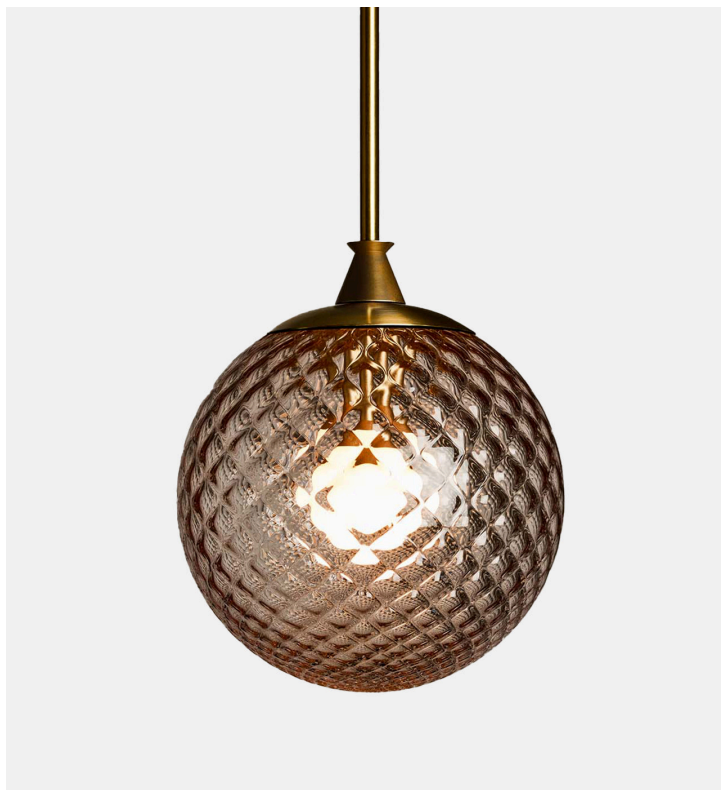

The Roll & Hill Pendant

Roll & Hill

Product Type Pendant

Sometimes, the simplest idea is the best idea. The Roll & Hill Pendant is a traditional glass pendant crafted with the same devotion and attention to detail characteristic of all our products. Elegant and versatile, The Roll & Hill Pendant can find a home in any project.

Dimensions

Globe
D25cm x H28cm

D10" x H11"

Tulip
D23cm x H33cm

D9" x H13"

Weight
Pendant 01

Globe
3.2kg

Tulip
3.6kg

Pendant 02

Globe
3.7kg

Tulip
4.2kg

Pendant 03

Globe
5.1kg

Tulip
5.5kg

Voltage (V)

120 or 240 V

These should be selection items on the website.

Wattage: 18 Watts

Lumens: 1000 Lumens

Color Temperature: 2700 Kelvin

Bulb Life: 50,000 Hours

Dimming: Triac or ELV

Diameter: 25.4 x 26.0

Certifications