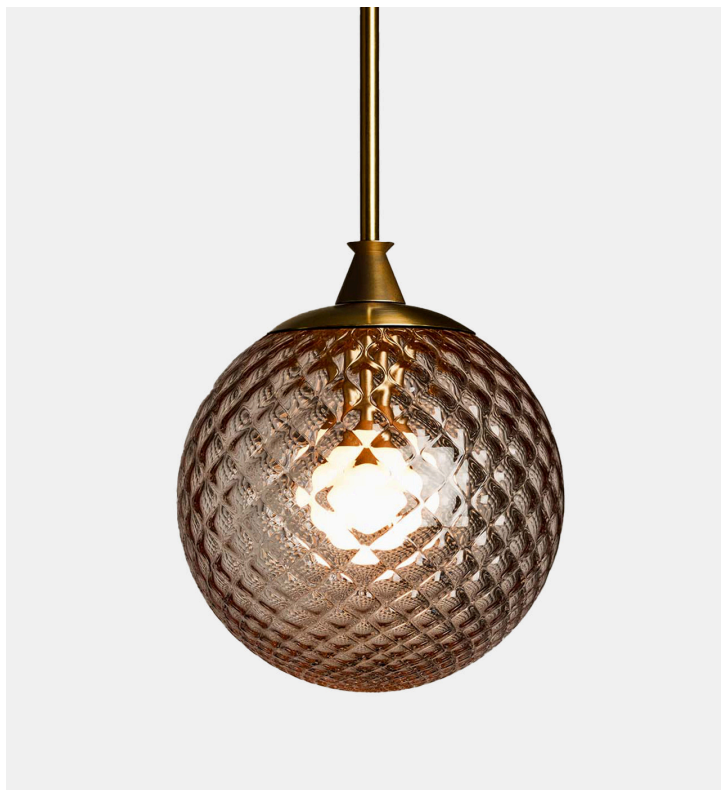

The Roll & Hill Pendant

Roll & Hill

Product Type Pendant

Sometimes, the simplest idea is the best idea. The Roll & Hill Pendant is a traditional glass pendant crafted with the same devotion and attention to detail characteristic of all our products. Elegant and versatile, The Roll & Hill Pendant can find a home in any project.

Dimensions

Globe
D25cm x H28cm

D10" x H11"

Tulip
D23cm x H33cm

D9" x H13"

Weight
Pendant 01

Globe
3.2kg

Tulip
3.6kg

Pendant 02

Globe
3.7kg

Tulip
4.2kg

Pendant 03

Globe
5.1kg

Tulip
5.5kg

Voltage (V)
120 or 240 V

120V Illumination
Integrated LED