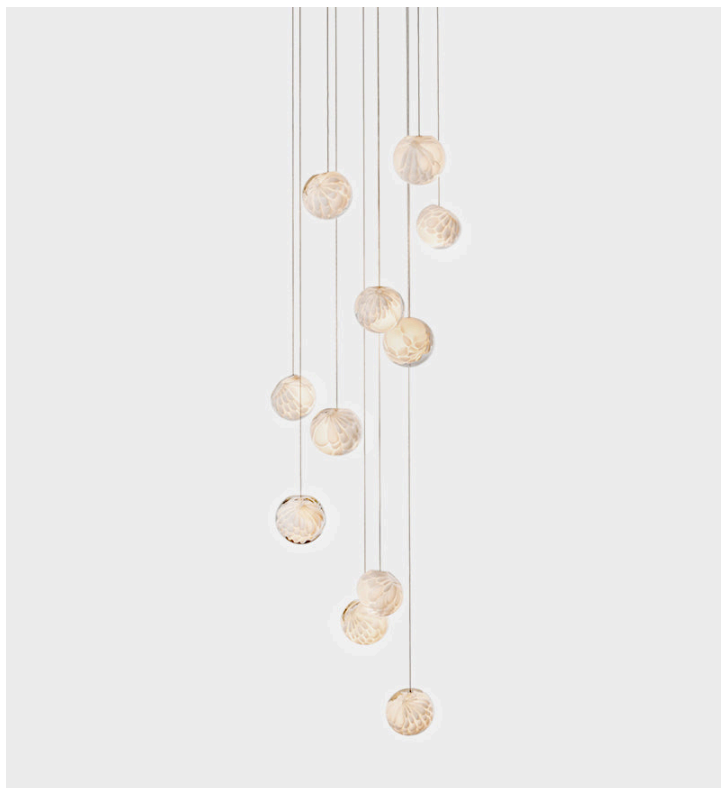

118 Series

Bocci

Product Type Chandelier

Glass has a memory—it holds onto shapes it was exposed to while still molten. 118's dozens of tiny feather-like forms, in either opal or coloured glass, arise from this uncanny ability. When lit from within, the interior complexities of 118 come into even sharper detail.

Dimensions
116mm diameter

UPON ORDERING THIS DESIGN
Specify any details needed to place order.
These should be selection items on the website.