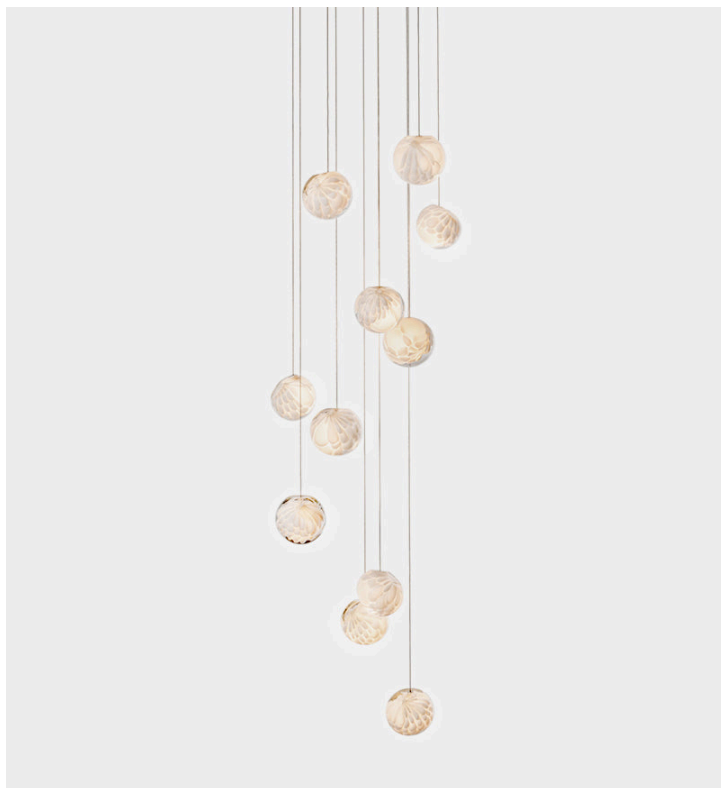

118 Series

Bocci

Product Type Chandelier

Glass has a memory—it holds onto shapes it was exposed to while still molten. 118's dozens of tiny feather-like forms, in either opal or coloured glass, arise from this uncanny ability. When lit from within, the interior complexities of 118 come into even sharper detail.

Dimensions
116mm diameter

UPON ORDERING THIS DESIGN

Specify any details needed to place order.

These should be selection items on the website.