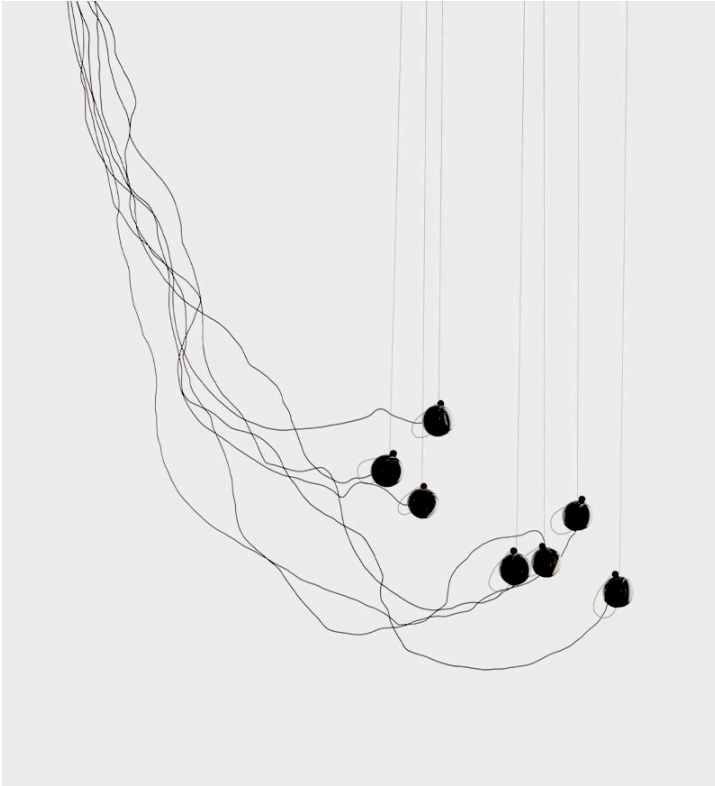

## 74 Series

Bocci

**Product Type** Ceiling

Offering an alternative to track lighting, 74 utilizes our sculptural cable to power the mirrored globe-shaped spotlights. Its adjustable suspension cable and minimal ceiling anchor allows 74 to be placed anywhere and at any height in a room.

### Dimensions

#### Adjustable length

Adjustable up to 3000 mm standard

Adjustable up to 30500 mm custom

#### Non-adjustable Length

Non-adjustable length up to 3000 mm standard

Non-adjustable length up to 30500 mm custom