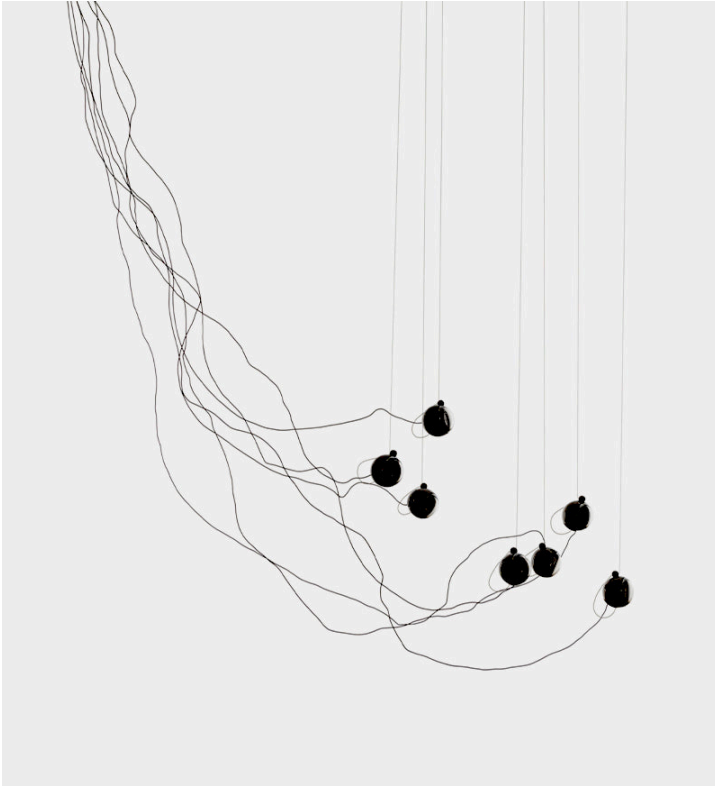

74 Series

Bocci

Product Type Ceiling

Offering an alternative to track lighting, 74 utilizes our sculptural cable to power the mirrored globe-shaped spotlights. Its adjustable suspension cable and minimal ceiling anchor allows 74 to be placed anywhere and at any height in a room.

Dimensions

Adjustable length

Adjustable up to 3000 mm standard

Adjustable up to 30500 mm custom

Non-adjustable Length

Non-adjustable length up to 3000 mm standard

Non-adjustable length up to 30500 mm custom