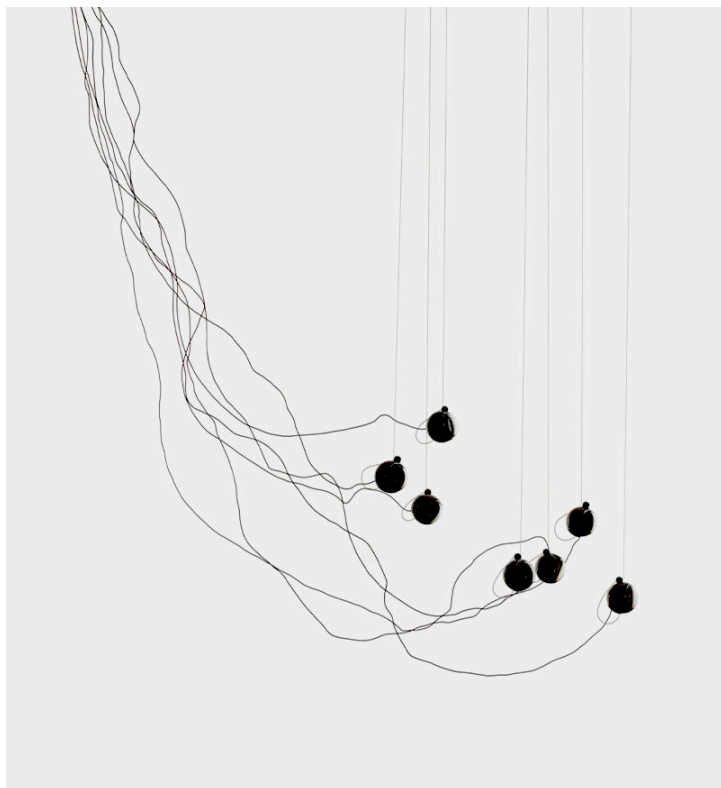

## 74 Series

Bocci

**Product Type** Ceiling

Offering an alternative to track lighting, 74 utilizes our sculptural cable to power the mirrored globe-shaped spotlights. Its adjustable suspension cable and minimal ceiling anchor allows 74 to be placed anywhere and at any height in a room.

### Dimensions

#### Adjustable length

Adjustable up to 3000 mm standard

Adjustable up to 30500 mm custom

#### Non-adjustable Length

Non-adjustable length up to 3000 mm standard

Non-adjustable length up to 30500 mm custom