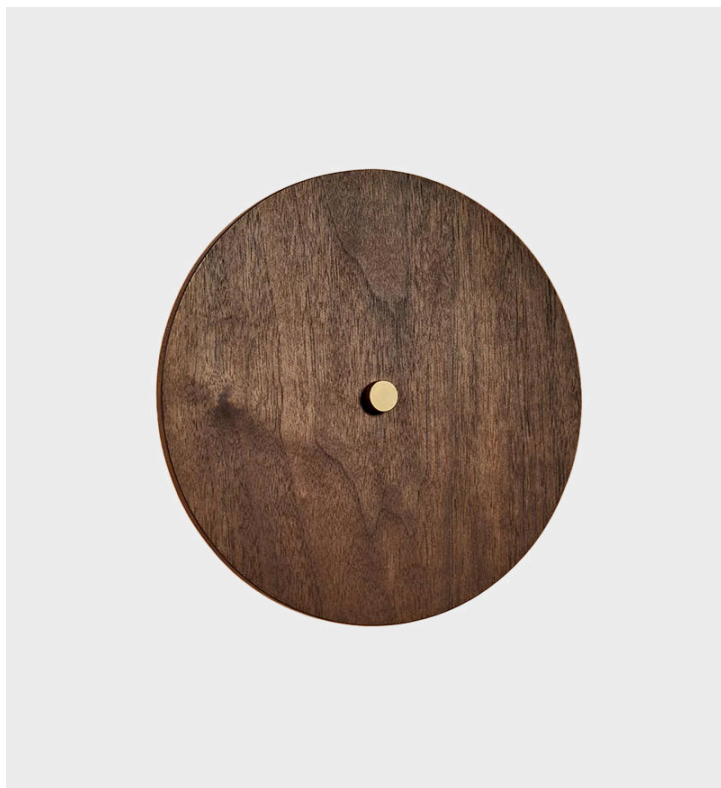

Pith Sconce - Wood

Roll & Hill

Product Type Sconce

A versatile design that casts a warm, subtle, light. Pith is crafted to wash any wall in a soft ombre. Available in a variety of materials and colors with an elegant unlacquered brass toggle or thumb nut. Pith is perfect for both indoor and outdoor settings.

Dimensions

D7cm x W23cm x H23cm

D3"x W9" x H9"

Weight

1,4kg

Voltage (V)

120 or 240 V

Certifications