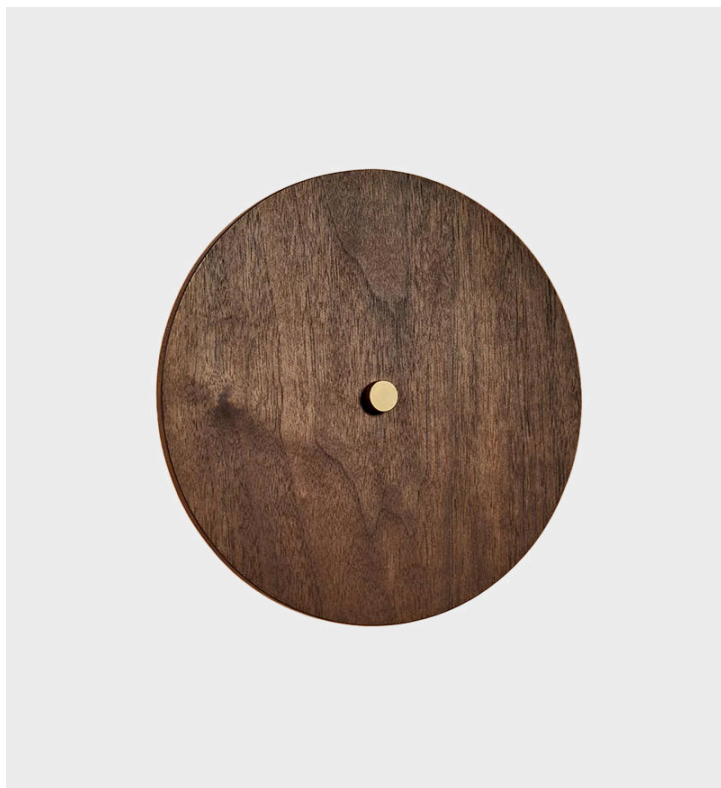

## Pith Sconce - Wood

Roll & Hill

**Product Type** Sconce

A versatile design that casts a warm, subtle, light. Pith is crafted to wash any wall in a soft ombre. Available in a variety of materials and colors with an elegant unlacquered brass toggle or thumb nut. Pith is perfect for both indoor and outdoor settings.

### Dimensions

D7cm x W23cm x H23cm

D3"x W9" x H9"