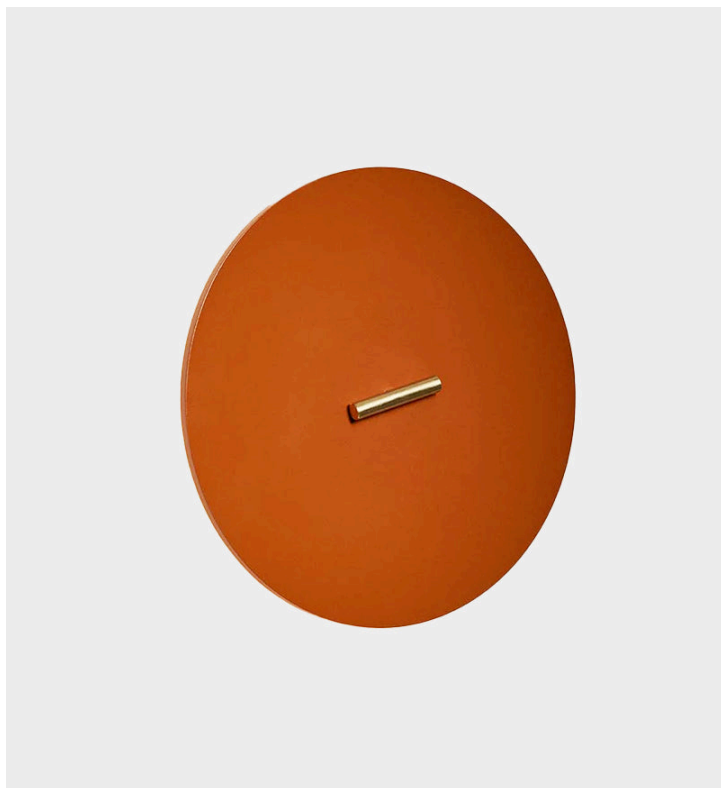

Pith Sconce

Roll & Hill

Product Type Sconce

A versatile design that casts a warm, subtle, light. Pith is crafted to wash any wall in a soft ombre. Available in a variety of materials and colors with an elegant unlacquered brass toggle or thumb nut. Pith is perfect for both indoor and outdoor settings.

Dimensions

D7cm x W23cm x H23cm

D3"x W9" x H9"

Weight

1,4kg

Voltage (V)

120 or 240 V

Certifications