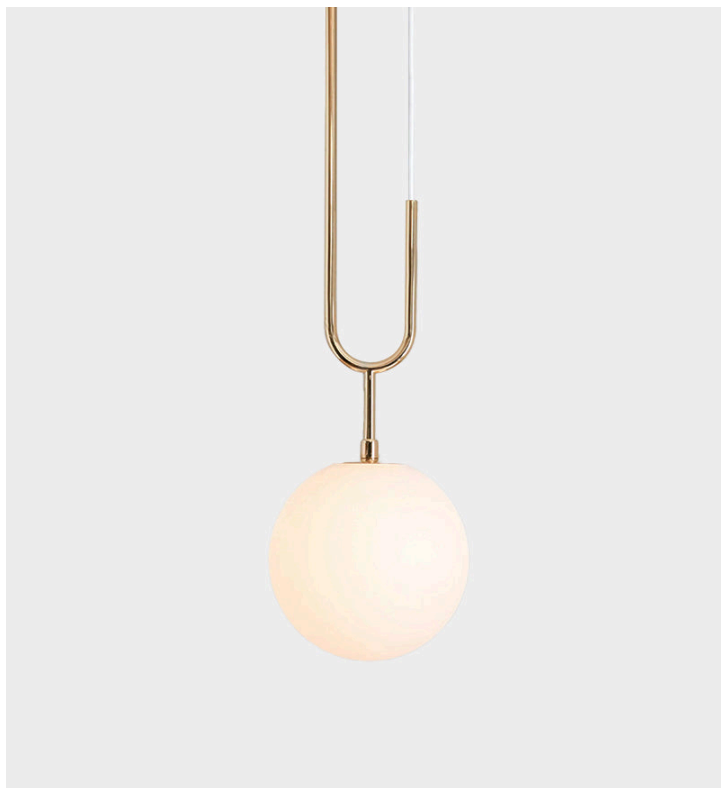

## Koko Pendant

Roll & Hill

**Product Type** Pendant

Drawing inspiration from a pearl pendant, the Koko collection is elegant and modern, with its luminous blown glass and brass arch detail.

**W/Cord**

**Dimensions**

**8"**

D25cm x H79cm

D10" x 3"

**Weight**

2,6 kg

**10"**

D25cm x H79cm

D10" x 3"

**Weight**

2,6 kg

**W/Stem**

**Dimensions**

**8"**

D89cm x H1cm

D35" x 0,5"

**Weight**

0,5 kg

**10"**

D89cm x H1cm  
UPON ORDERING THIS DESIGN

Specify any details needed to place order.

~~D35" x 0,5"~~ These would be selection items on the website.