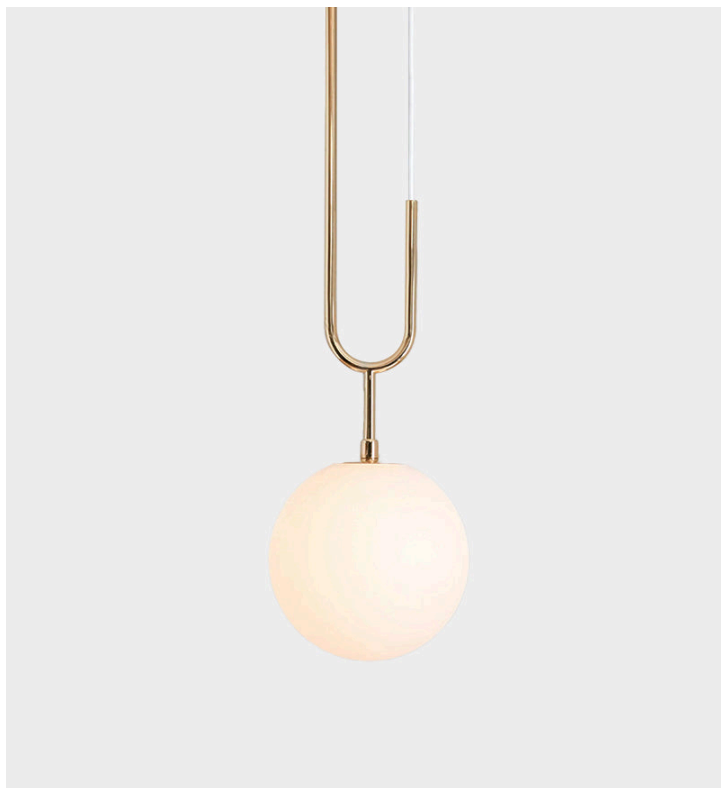

Koko Pendant

Roll & Hill

Product Type Pendant

Drawing inspiration from a pearl pendant, the Koko collection is elegant and modern, with its luminous blown glass and brass arch detail.

W/Cord

Dimensions

8"

D25cm x H79cm

D10" x 3"

Weight

2,6 kg

10"

D25cm x H79cm

D10" x 3"

Weight

2,6 kg

W/Stem

Dimensions

8"

D89cm x H1cm

D35" x 0,5"

Weight

0,5 kg

10"

D89cm x H1cm
UPON ORDERING THIS DESIGN

Specify any details needed to place order.

~~D35" x 0,5"~~ These would be selection items on the website.