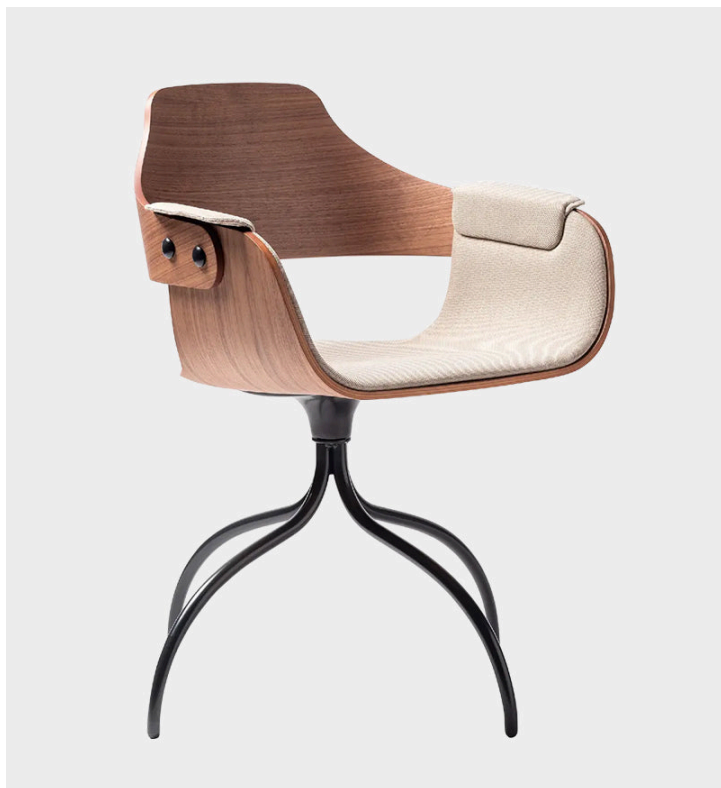

## Showtime Chair

BD Barcelona

**Product Type** Office Chair

The Showtime Chair collection gives honor to the very name of this collection. Being part of countless residential, hospitality and office projects over the years the many options for customizing the chair have only increased. Four distinct leg structures, optional armrests with a wide variety of finishes - wooden or lacquered in diverse colours and upholstered in different materials and leathers by BD, which avails all possible combinations and contrasts.

#### Metal Legs

52cm x 52cm x h.79cm

21,6" x 20,4" x h.31,1"

#### Wheels

52cm x 70cm x h.79cm

21,6" x 27,5" x h.31,1"