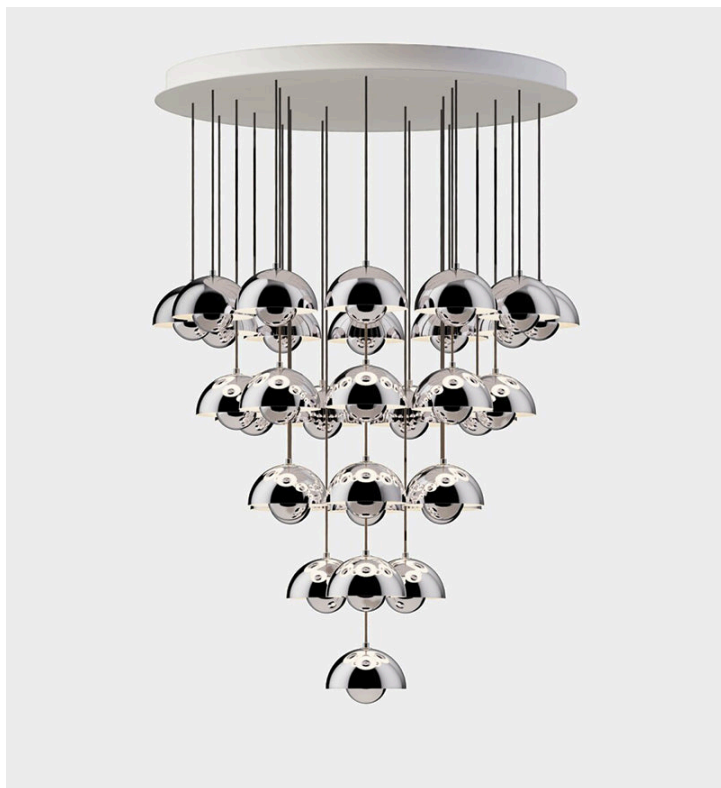

Flowerpot VP10

&tradition

Product Type Chandelier

&Tradition introduces a series of Flowerpot Chandelier formations, in an exact translation of Verner Panton's signature immersive environments, as seen in his projects such as the Spiegel Publishing house interior in 1969 and the spatial installation 'Pantorama' in 1979. It is now possible to create a chandelier using the new VP10 pendant lamps in configurations of either 10 or 31 pieces.

Dimensions

10 pcs:
Ø21" x H2"
Ø53cm x H5.3 cm

Weight: 3 kg

Dimensions

31 pcs:
Ø36" x H2"
Ø88.6cm x H5.3 cm

Weight: 8 kg

Voltage
100-240V

Suspension
Three suspension wires from the ceiling bracket to the canopy.

Canopy

This product can only be bought in addition to 10 or 31 VP10 lamps in all colors.

UPON ORDERING THIS DESIGN
Specify any details needed to place order.
These should be selection items on the website.