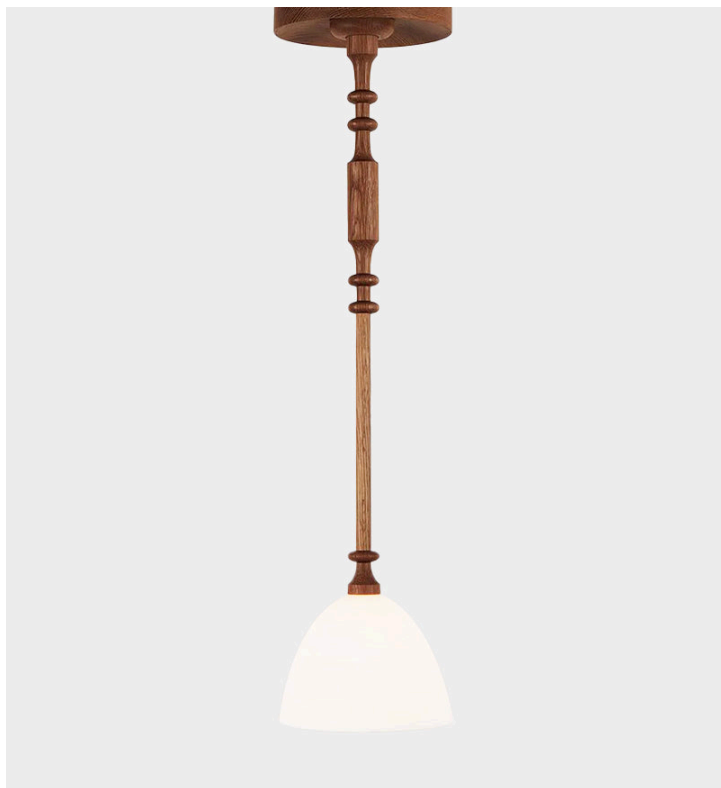

Del Playa - Stemmed Single Pendant

Roll & Hill

Product Type Pendant

Helgerson's Del Playa is composed of turned wood stems and ceramic shades that recall her childhood on the beaches of Santa Barbara. The materials in this line feel very much of that time and place – the handcrafted aesthetic of California in the 70s.

Dimensions

H 20cm x W 23cm x D 23cm

H 8" x W 9" x D 9"

Weight

9.1 kg

Integrated LED

UPON ORDERING THIS DESIGN

Specify any details needed to place order.