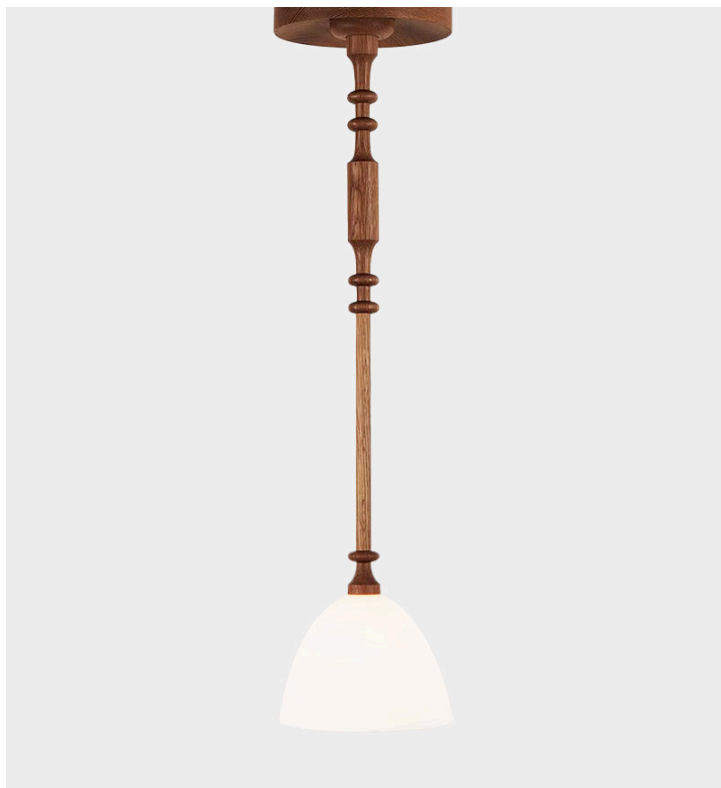

## Del Playa - Stemmed Single Pendant

Roll & Hill

**Product Type**      Pendant

Helgerson's Del Playa is composed of turned wood stems and ceramic shades that recall her childhood on the beaches of Santa Barbara. The materials in this line feel very much of that time and place – the handcrafted aesthetic of California in the 70s.

### Dimensions

H 20cm x W 23cm x D 23cm

H 8" x W 9" x D 9"

Weight: 3.5 kg

Integrated LED