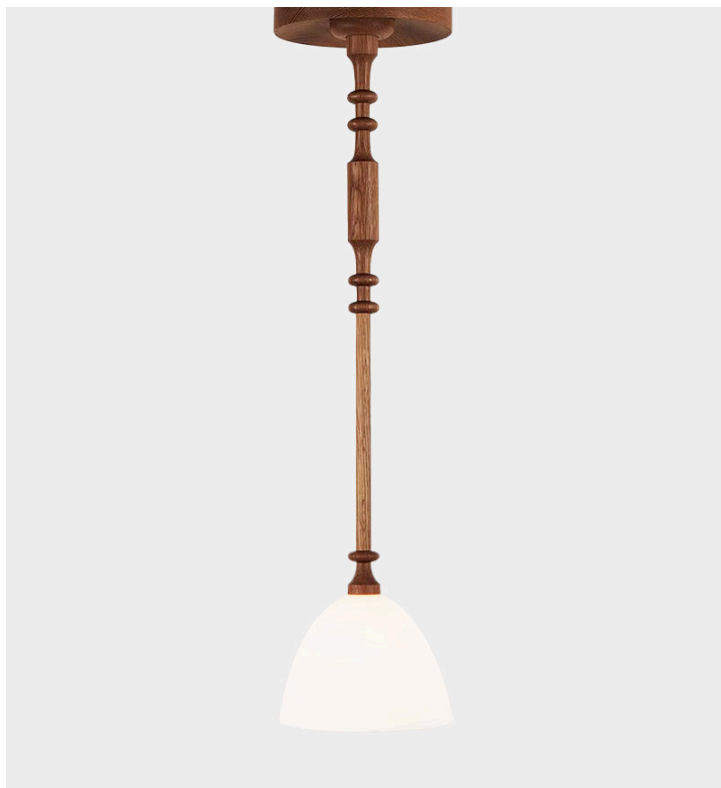

Del Playa - Stemmed Single Pendant

Roll & Hill

Product Type Pendant

Helgerson's Del Playa is composed of turned wood stems and ceramic shades that recall her childhood on the beaches of Santa Barbara. The materials in this line feel very much of that time and place – the handcrafted aesthetic of California in the 70s.

Dimensions

H 20cm x W 23cm x D 23cm

H 8" x W 9" x D 9"

Weight: 3.5 kg

Integrated LED

UPON ORDERING THIS DESIGN

Specify any details needed to place order.

These should be selection items on the website.