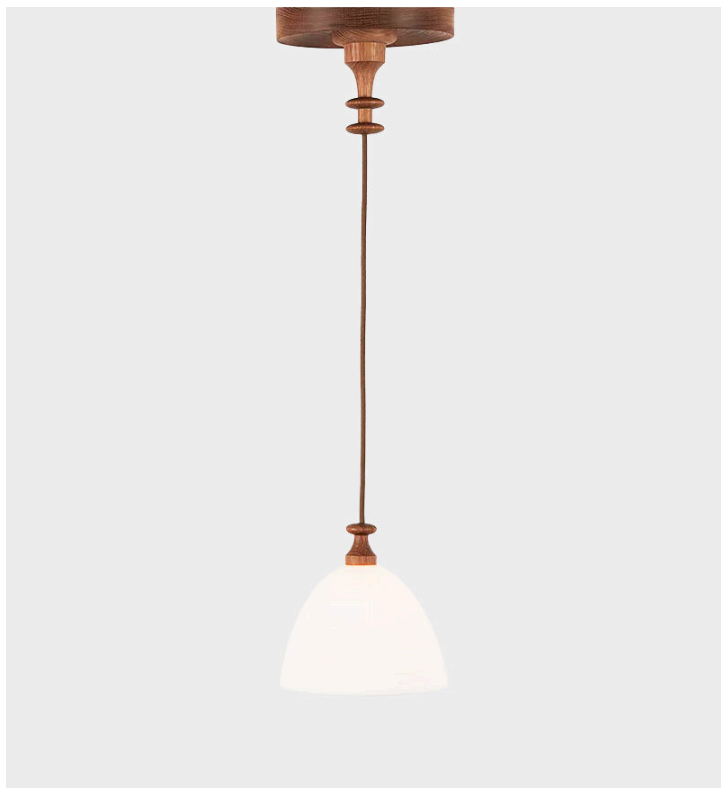

Del Playa - Corded Single Pendant

Roll & Hill

Product Type Pendant

Helgerson's Del Playa is composed of turned wood stems and ceramic shades that recall her childhood on the beaches of Santa Barbara. The materials in this line feel very much of that time and place – the handcrafted aesthetic of California in the 70s.

Dimensions

H 20cm x W 23cm x D 23cm

H 8" x W 9" x D 9"

Weight: 3.2 kg

Integrated LED

UPON ORDERING THIS DESIGN

Specify any details needed to place order.

These should be selection items on the website.