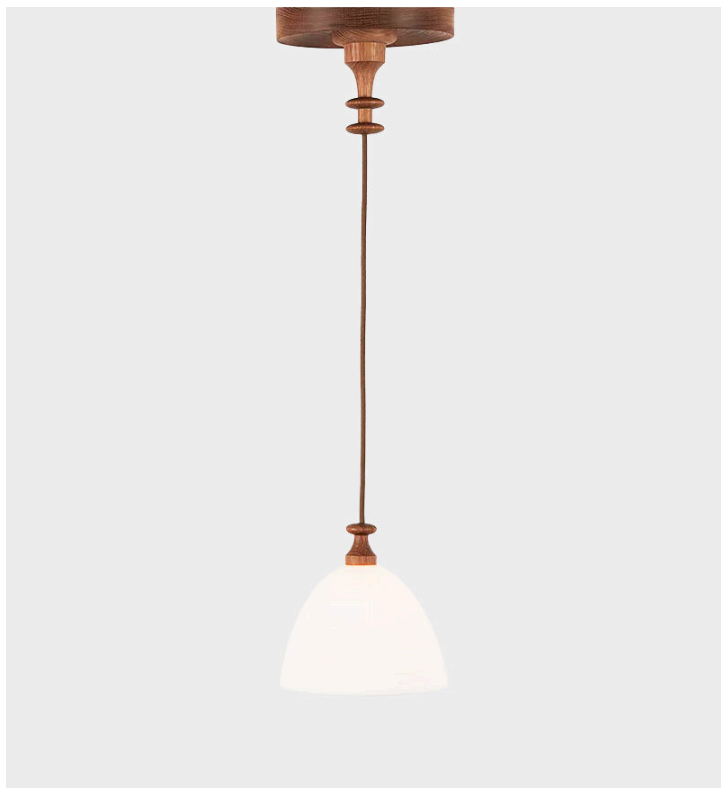

Del Playa - Corded Single Pendant

Roll & Hill

Product Type Pendant

Helgerson's Del Playa is composed of turned wood stems and ceramic shades that recall her childhood on the beaches of Santa Barbara. The materials in this line feel very much of that time and place – the handcrafted aesthetic of California in the 70s.

Dimensions

H 20cm x W 23cm x D 23cm

H 8" x W 9" x D 9"

Weight

3.2 kg

Integrated LED

UPON ORDERING THIS DESIGN

Specify any details needed to place order.