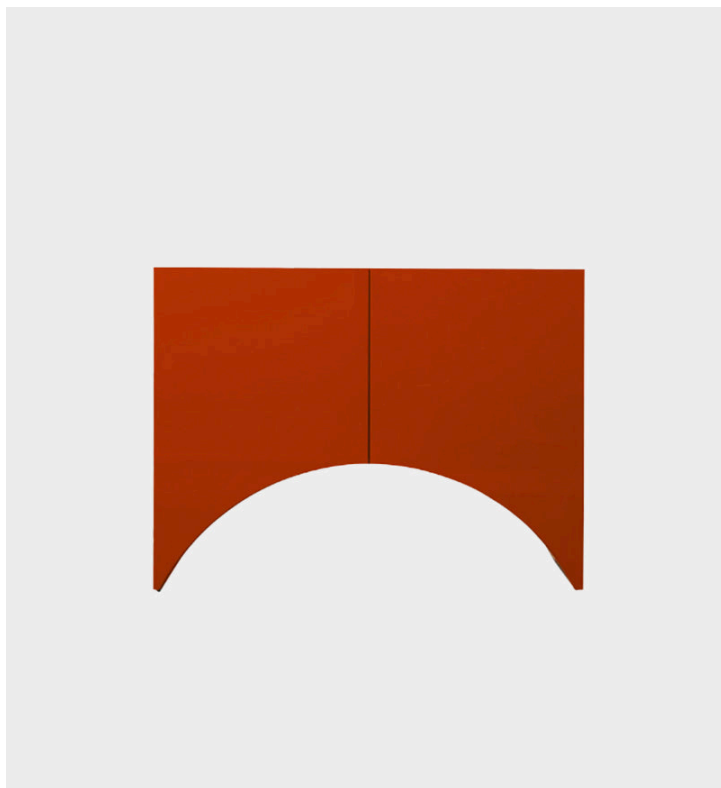

Bridges Arch

BD Barcelona

Product Type Cabinet

Bridges is a collection of cabinets designed by Muller Van Severen. MVS developed the cabinets from their series of 'Wave' vases. The vase silhouettes were brought into handmade cabinets with unique cutout bases that transcend function. Their refined colours and glossy finishes emphasise structure, standing out with a sculptural beauty. Alone or as a whole, the Bridges cabinets create a colourful architecture that is vibrant and spacious and, of course, full of personality.

Dimensions

Small

cm: W120 x D52 x H90

Inches: W47.2" x D20.5" x H 35.4"

Weight: 50 kg

Large

cm: W120 x D52 x H180

Inches: W47.2" x D20.5" x H 70.9"