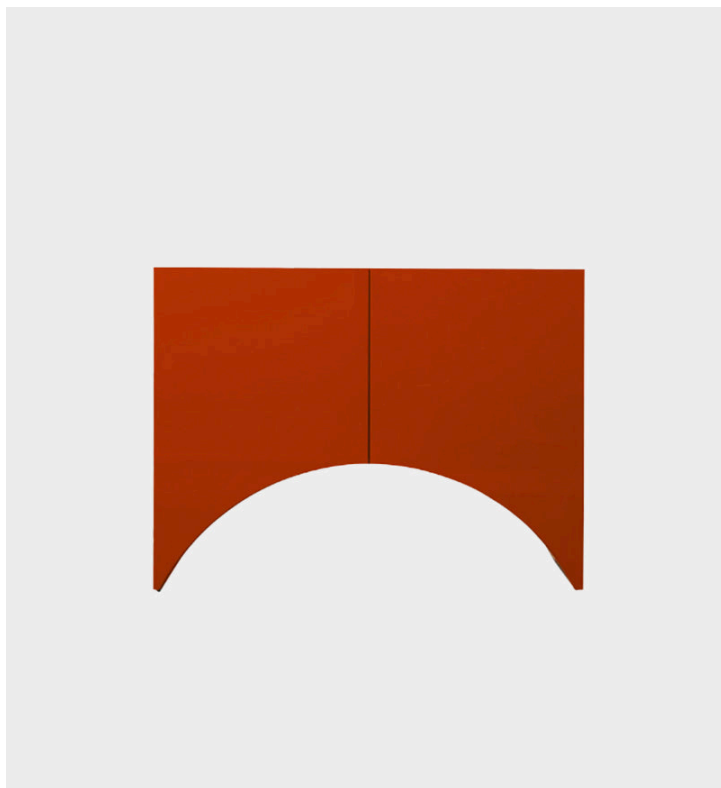

## Bridges Arch

BD Barcelona

**Product Type** Cabinet

Bridges is a collection of cabinets designed by Muller Van Severen. MVS developed the cabinets from their series of 'Wave' vases. The vase silhouettes were brought into handmade cabinets with unique cutout bases that transcend function. Their refined colours and glossy finishes emphasise structure, standing out with a sculptural beauty. Alone or as a whole, the Bridges cabinets create a colourful architecture that is vibrant and spacious and, of course, full of personality.

### Dimensions