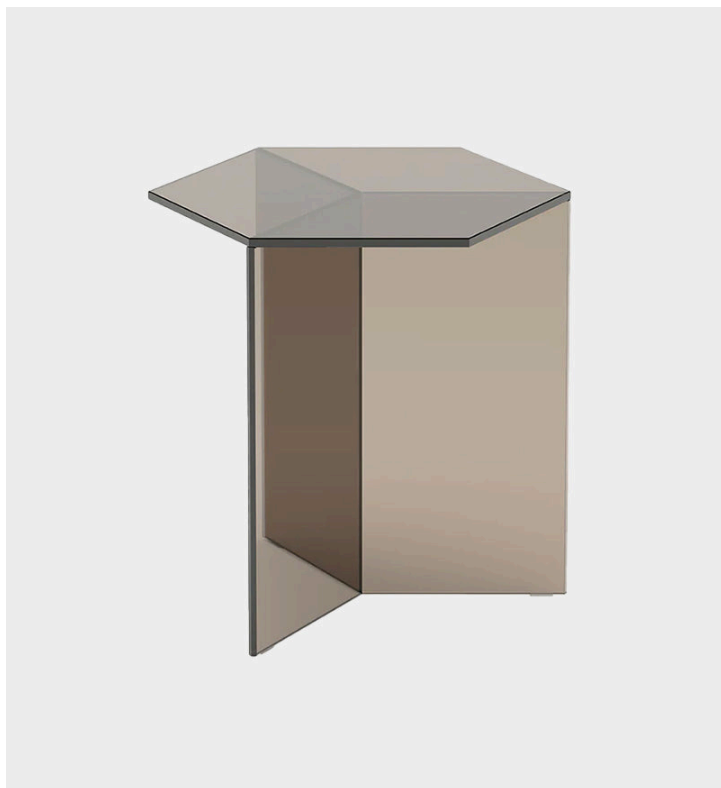

Isom Side Table

Neo/Craft

Product Type Side Table

The Isom tables play with a fascinating optical illusion. The hexagonal glass panel is UV glued with three vertical foot elements whose edges, viewed from a certain angle, convey the perfect isometric drawing of a cube. A special detail are the CNC-ground double mitres and the seamless bonding of the foot elements. The different sizes and variants can be combined very well. The glass tables are available in seven colors, each in clear glass and satin glass.

Made in Berlin.

Dimensions

Tall 45

cm: L45 x W39 x H45

Inches: L17.7 x W15.4 x H17.7

Weight: 10.6 kg

Tall 50

cm: L50 x W43 x H50

Inches: L19.7 x W16.9 x H19.7

Weight: 13.1 kg

UPON ORDERING THIS DESIGN

Specify any details needed to place order.

These should be selection items on the website.