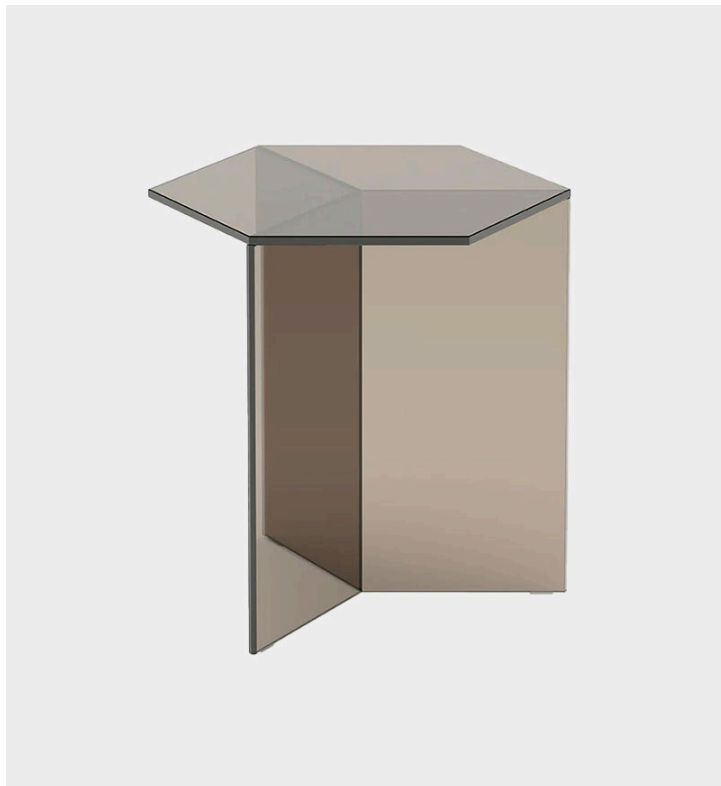

Isom Side Table

Neo/Craft

Product Type Side Table

The Isom tables play with a fascinating optical illusion. The hexagonal glass panel is UV glued with three vertical foot elements whose edges, viewed from a certain angle, convey the perfect isometric drawing of a cube. A special detail are the CNC-ground double mitres and the seamless bonding of the foot elements. The different sizes and variants can be combined very well. The glass tables are available in seven colors, each in clear glass and satin glass. Made in Germany.

Dimensions

Tall 45

cm: L45 x W39 x H45

Inches: L17.7 x W15.4 x H17.7

Weight: 10.6 kg

Tall 50

cm: L50 x W43 x H50

Inches: L19.7 x W16.9 x H19.7