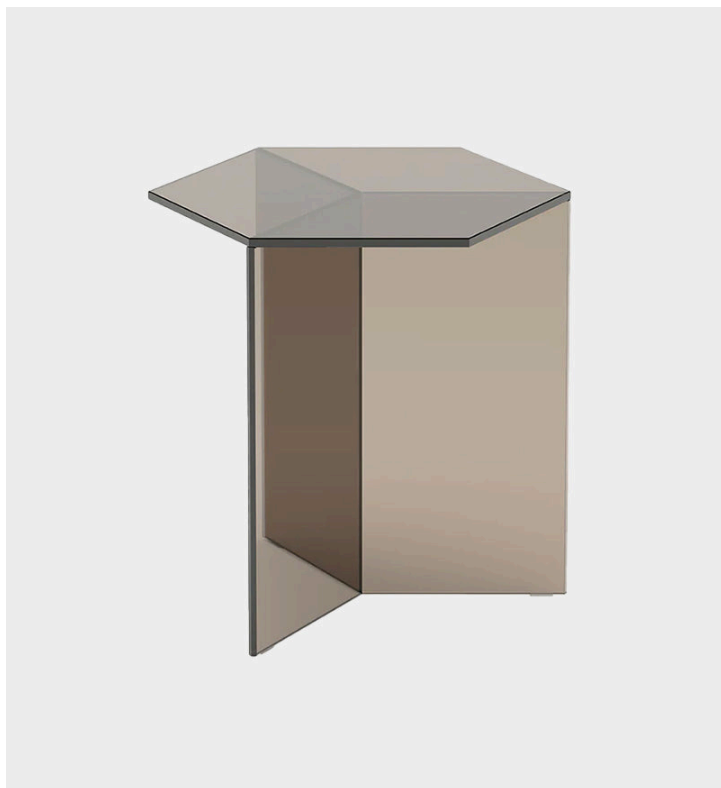

## Isom Side Table

Neo/Craft

**Product Type** Side Table

The Isom tables play with a fascinating optical illusion. The hexagonal glass panel is UV glued with three vertical foot elements whose edges, viewed from a certain angle, convey the perfect isometric drawing of a cube. A special detail are the CNC-ground double mitres and the seamless bonding of the foot elements. The different sizes and variants can be combined very well. The glass tables are available in seven colors, each in clear glass and satin glass. Made in Germany.

### Dimensions

**Tall 45**

**cm: L45 x W39 x H45**

**Inches: L17.7 x W15.4 x H17.7**

**Weight: 10.6 kg**

**Tall 50**

**cm: L50 x W43 x H50**

**Inches: L19.7 x W16.9 x H19.7**

**Weight: 13.1 kg**