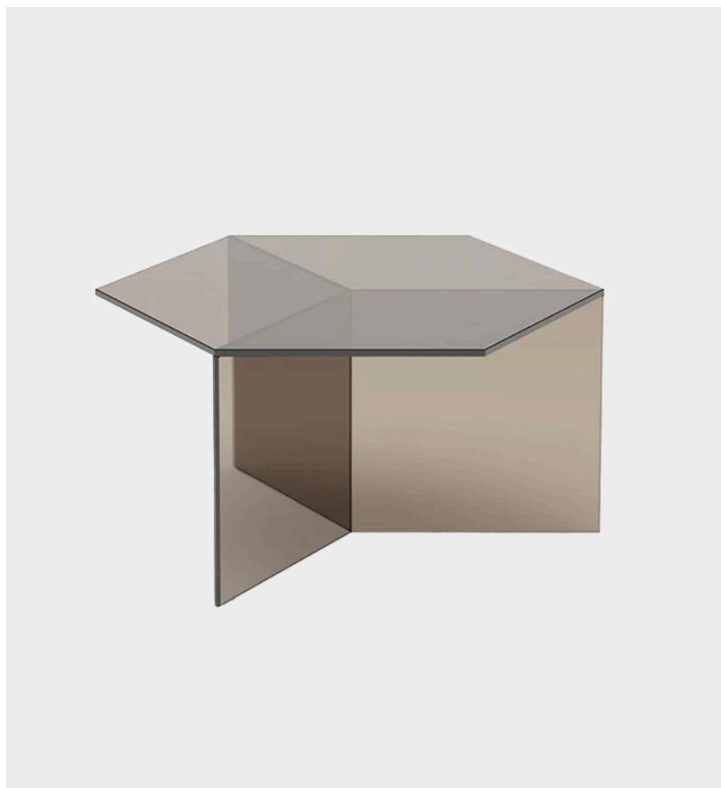

Isom Table

Neo/Craft

Product Type Tables

The Isom tables play with a fascinating optical illusion. The hexagonal glass panel is UV glued with three vertical foot elements whose edges, viewed from a certain angle, convey the perfect isometric drawing of a cube. A special detail are the CNC-ground double mitres and the seamless bonding of the foot elements. The different sizes and variants can be combined very well. The glass tables are available in four colours, each in clear glass and satin glass.

Made in Berlin.

Dimensions

Square 70

cm: L70 x W61 x H35

Inches: L27.6 x W24 x H13.8

Weight: 16.8 Kg

Square 80

cm: L80 x W69 x H40

Inches: L31.5 x W27.2 x H15.7

Weight: 22 Kg

Oblong 105

cm: L105 x W61 x H35

Inches: L41.3 x W24 x H13.8

Weight: 25.1 Kg

Oblong 120

cm: L120 x W69 x H40

Inches: L47.2 x W27.2 x H15.7

Weight: 32.8 Kg

Specify any details needed to place order.

These should be selection items on the website.