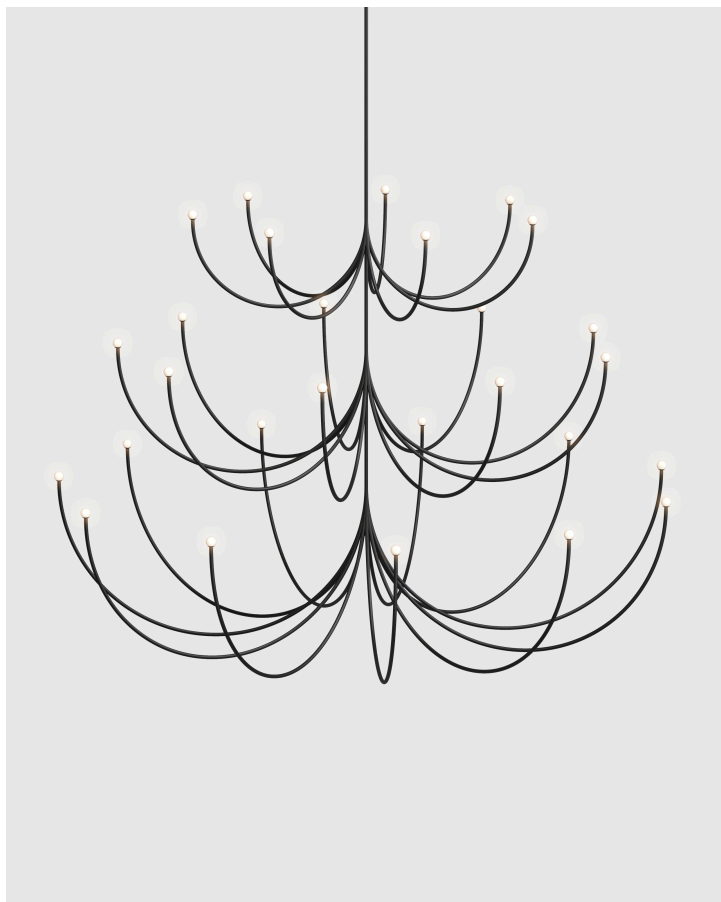

## Arca 3-Tier Chandelier - Medium / Large / Extra Large

Matter Made

**Product Type** Ceiling

Arca is a lighting system whose form is a play of contrasts between the classical swooping branches and the spare minimalism of its linear, black composition. Tiers can be easily added together to create a unique chandelier.

This Arca 3-Tier variation is composed of Medium, Large, and Extra Large tiers.

### **Dimensions**

L 50" x W 50 x H 35"

L 127cm x W 127cm x H 88.9cm

### **Canopy**

Dia 8" x H 1" / Dia 20.3cm x H 2.5cm