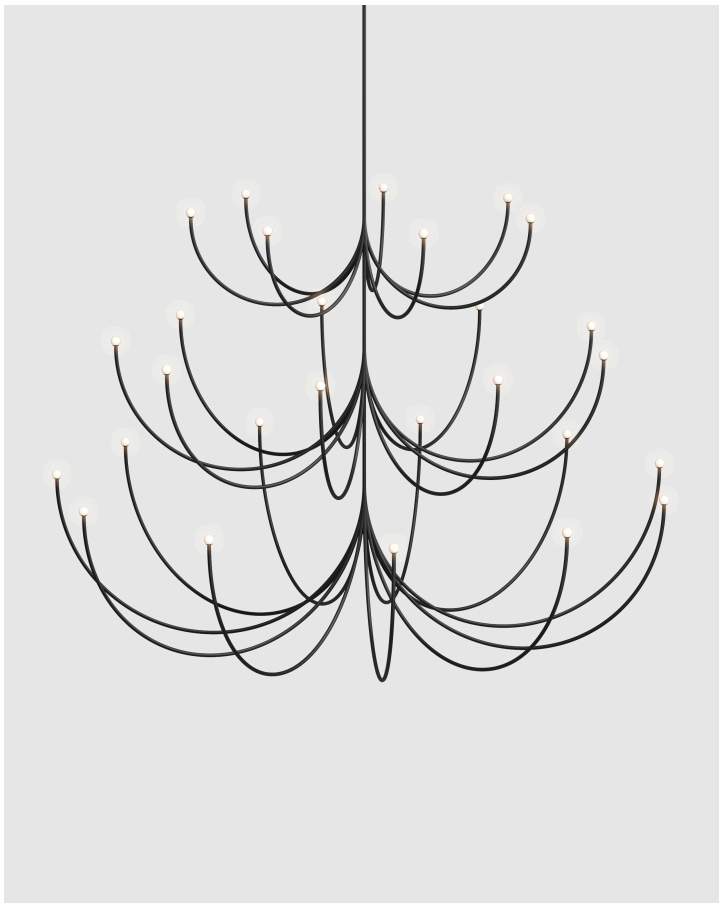

Arca 3-Tier Chandelier - Medium / Large / Extra Large

Matter Made

Product Type Ceiling

Arca is a lighting system whose form is a play of contrasts between the classical swooping branches and the spare minimalism of its linear, black composition. Tiers can be easily added together to create a unique chandelier.

This Arca 3-Tier variation is composed of Medium, Large, and Extra Large tiers.

Materials

Brass, Glass

Dimensions

L 50" x W 50 x H 35"

L 127cm x W 127cm x H 88.9cm

Finishes

- Satin Blackened Brass
- Nickel Chrome
- Glossy White Powder Coat

20W

LED Driver

LD25W-72-C0350-RD

Dimming

0-10V

Canopy

Dia 8" x H 1" / Dia 20.3cm x H 2.5cm

Drop Length

36" / 91.4cm drop provided.

Drops longer than 36" will incur a fee.

Custom drops are made per order and cannot be adjusted on site

UPON ORDERING THIS DESIGN

Specify any details needed to place order.

These should be selection items on the website.