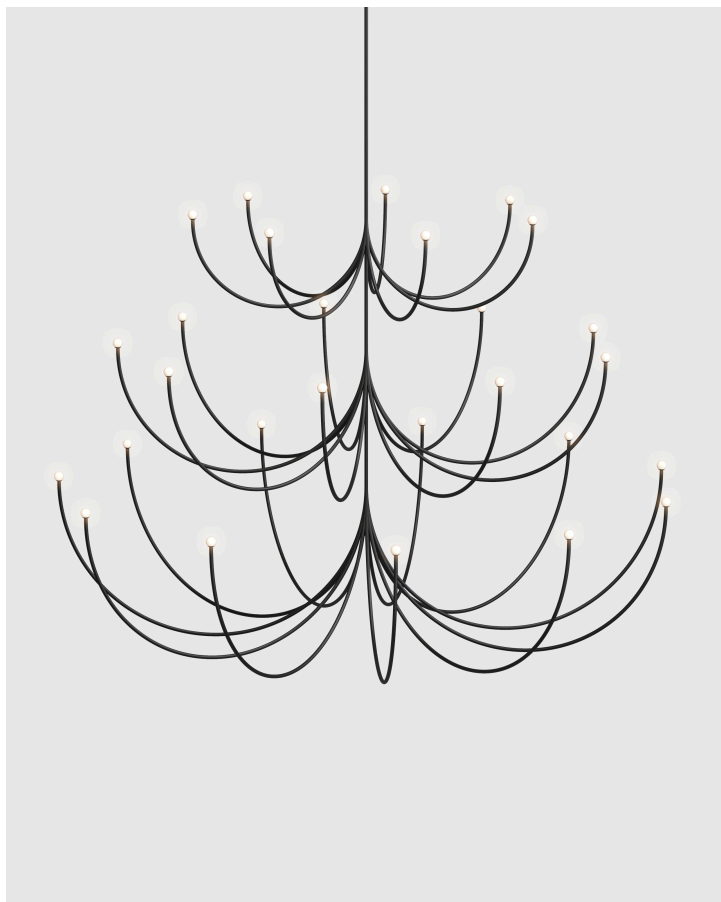

Arca 3-Tier Chandelier - Medium / Large / Extra Large

Matter Made

Product Type Ceiling

Arca is a lighting system whose form is a play of contrasts between the classical swooping branches and the spare minimalism of its linear, black composition. Tiers can be easily added together to create a unique chandelier.

This Arca 3-Tier variation is composed of Medium, Large, and Extra Large tiers.

Materials

Brass, Glass

Dimensions

L 50" x W 50 x H 35"

L 127cm x W 127cm x H 88.9cm

Finishes

- Satin Blackened Brass
- Nickel Chrome
- Glossy White Powder Coat

20W

LED Driver

LD25W-72-C0350-RD

Dimming

0-10V

Canopy

Dia 8" x H 1" / Dia 20.3cm x H 2.5cm

Drop Length

36" / 91.4cm drop provided.

Drops longer than 36" will incur a fee.

Custom drops are made per order and cannot be adjusted on site

UPON ORDERING THIS DESIGN

Specify any details needed to place order.

These should be selection items on the website.