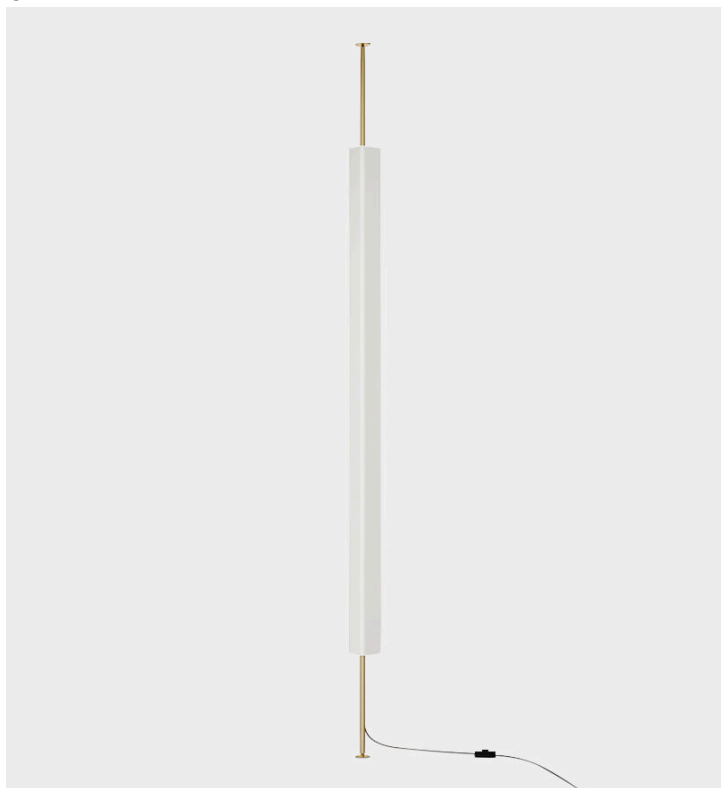

LT  
Astep**Product Type** Floor Lamp

LT8 was conceived in 1954 for Borsani's new bourn company Tecno, that would come to revolutionize the world of contract furniture, and presented at the X Triennale in Milan. In 1957 the design of LT8 was deposited by Tecno S.p.A. as an ornamental and utility model to the Patent Office. In Astep's reedition the fluorescent tubes have been updated with an embedded dimmable LED module. The design is as flexible as it is beautiful. You can direct the light source in any angle and orient it to where you want against the wall. The lamp comes in two heights 2300-2900mm and 2900-3500mm to fit a wide range of spaces, public and private. Alone it stands as a sculpture, in pairs it becomes a landscape of light.

**Dimensions:**

W128 × D119 × H230–290 cm

**Weight**

10–13.30kg

**Cable length**

3500mm

**Mains Voltage**

110–220V AC

**Control**

Rotary Dimmer

**Light Source**

Integrated LED 2700K

**Energy Efficiency**

124 lm/W, Class F

**UPON ORDERING THIS DESIGN**

Specify any details needed to place order.