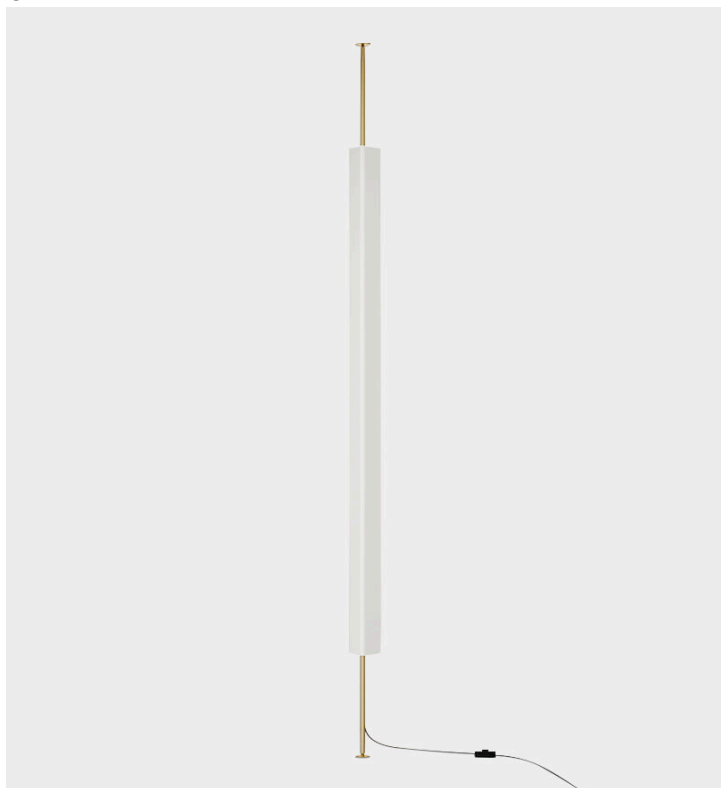

LT
Astep**Product Type** Floor Lamp

LT8 was conceived in 1954 for Borsani's new bourn company Tecno, that would come to revolutionize the world of contract furniture, and presented at the X Triennale in Milan. In 1957 the design of LT8 was deposited by Tecno S.p.A. as an ornamental and utility model to the Patent Office. In Astep's reedition the fluorescent tubes have been updated with an embedded dimmable LED module. The design is as flexible as it is beautiful. You can direct the light source in any angle and orient it to where you want against the wall. The lamp comes in two heights 2300-2900mm and 2900-3500mm to fit a wide range of spaces, public and private. Alone it stands as a sculpture, in pairs it becomes a landscape of light.

Dimensions:

W128 × D119 × H230–290 cm

Weight

10–13.30kg

Cable length

3500mm

Mains Voltage

110–220V AC

Control

Rotary Dimmer

Light Source

Integrated LED 2700K

Energy Efficiency

124 lm/W, Class F

UPON ORDERING THIS DESIGN

Specify any details needed to place order.