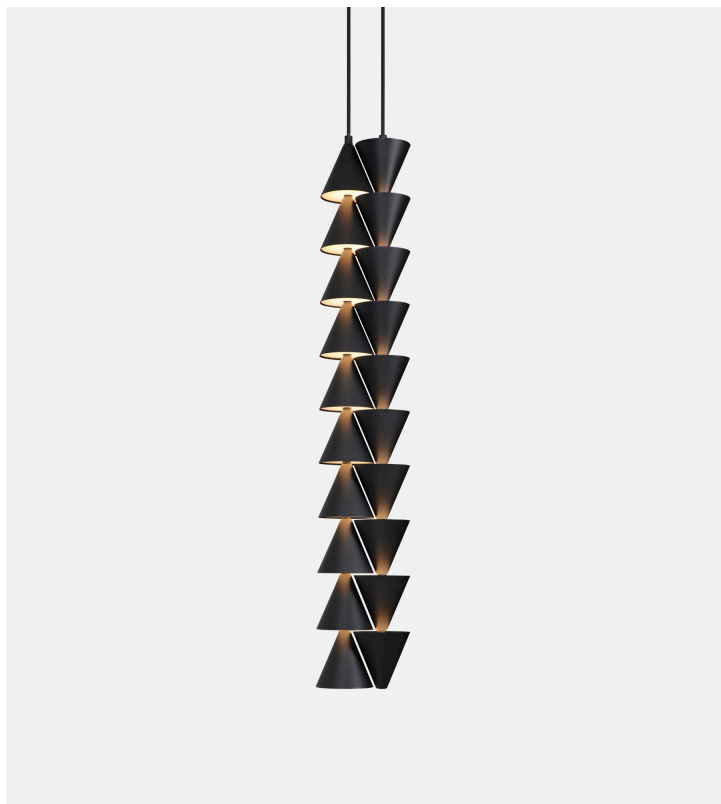

## Legato Double Strings

Matter Made

**Product Type** Ceiling

Legato, a musical reference indicating a smooth and unbroken connection of notes, is a modular system of lights that follows this same principle. Legato is available in both vertical and horizontal configurations. The vertical double strings offer flexible possibilities — from a side-by-side dual pendant to a soaring column of modules. The tandem up-facing and down-facing cones provide both soft reflected light from the ceiling and direct illumination.

**Note: The standard Legato Double Strings includes 20 cones. To order a fixture with additional or fewer cones, contact us at [sales@mattermatters.com](mailto:sales@mattermatters.com)**