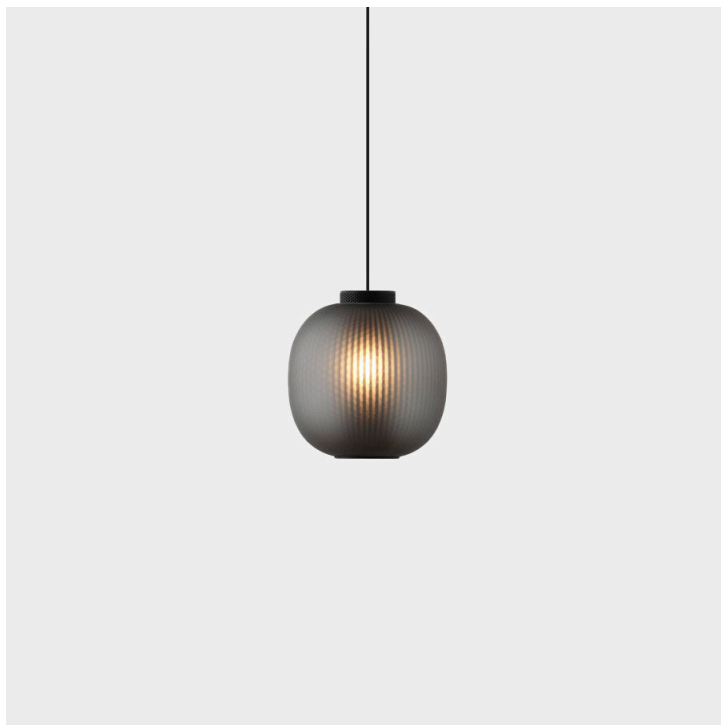

## Bloom Pendant

Resident

**Product Type** Pendant

The Bloom Pendant's super-elliptical form is inspired by the gentle dynamic flow of paper lanterns. Transparency and light create a glorious lit effect through the use of two contrasting materials – a finely perforated mesh core and frosted blown glass – which combine to project a soft-focus texture onto the inside of the shade.

At the same time, an unobstructed pool of light is projected downwards onto objects below. Bloom's distinct character is evident both in its on and off state, creating a versatile pendant light.

### Small

L3 x W24 x H26 cm

L1.2 x W9.4 x H10.2 in