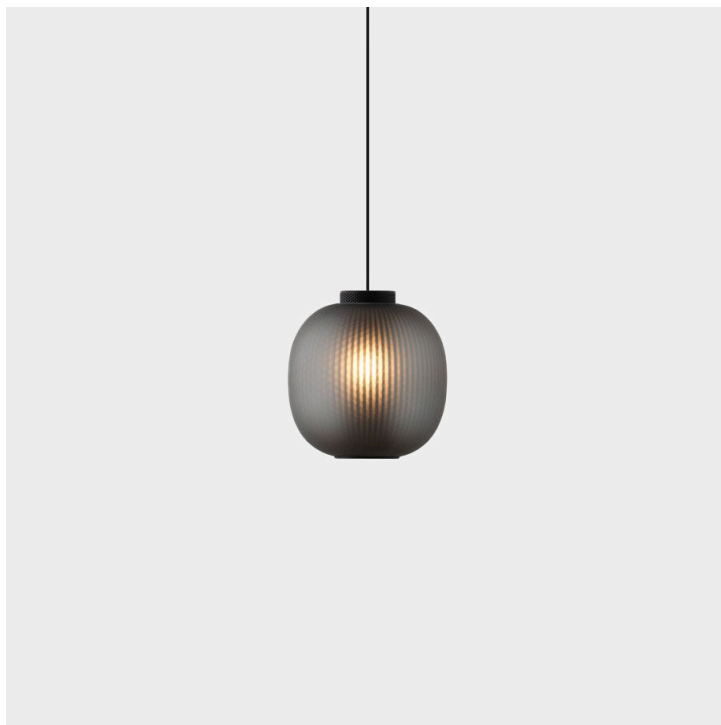

Bloom Pendant

Resident

Product Type Pendant

The Bloom Pendant's super-elliptical form is inspired by the gentle dynamic flow of paper lanterns. Transparency and light create a glorious lit effect through the use of two contrasting materials – a finely perforated mesh core and frosted blown glass – which combine to project a soft-focus texture onto the inside of the shade.

At the same time, an unobstructed pool of light is projected downwards onto objects below. Bloom's distinct character is evident both in its on and off state, creating a versatile pendant light.

Small

L3 x W24 x H26 cm

L1.2 x W9.4 x H10.2 in

Large

L3 x W40 x H45 cm

L1.2 x W15.7 x H17.7 in

Light Source

E26 LED Bulb

Voltage

120V

Power Usage

5W (40W equiv)

Lumens

470lm

Colour Temp

2700k

CRI

90