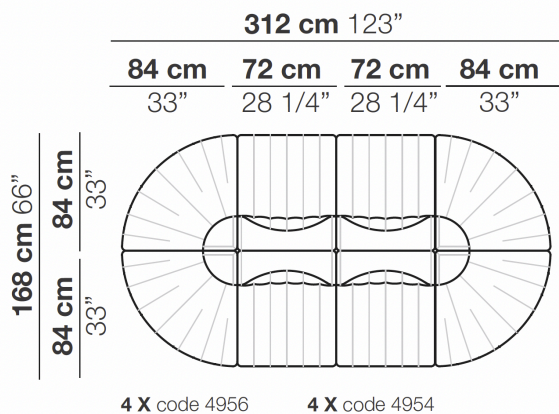

9000 Compositions NV 14

Arflex

Product Type Modular System

A compact, rounded seating system that allows creation of many configurations. Modern design, adapt to both domestic and hospitality spaces.

Dimensions
W123" x D99,25"
W312cm x D252cm