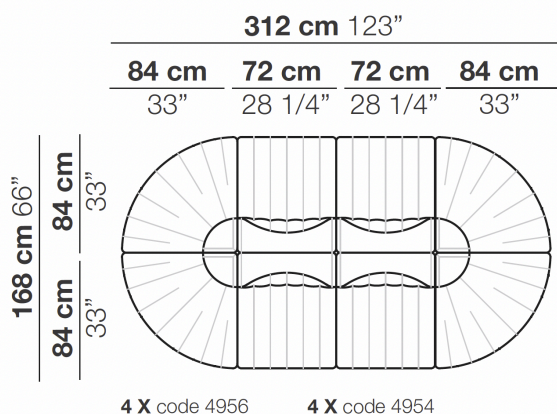

**Dimensions**  
W123" x D99,25"  
W312cm x D252cm

**UPON ORDERING THIS DESIGN**

Specify any details needed to place order.

These should be selection items on the website.