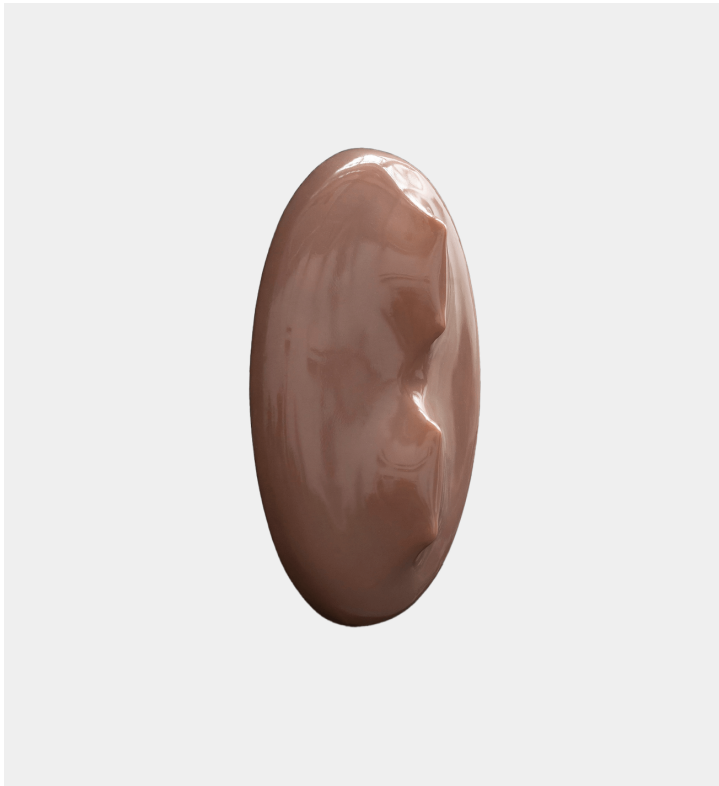

Solstice Lamp

Tacchini

Product Type Lamp

A dense, almost mysterious light is filtered through soft and enveloping materials. Luminosity and transparencies fluctuate, creating repetitions of lights and shadows, solids, and voids. Inspired by Object Art and in particular by the works of Enrico Castellani, these elegant fiberglass sculptures – Solstice applique – and Equinox cocoon-suspension lamp – reinforce the strong understanding between Tacchini and Studiopepe.

Dimensions:
W 40 H 60 cm

UPON ORDERING THIS DESIGN

Specify any details needed to place order.
These should be selection items on the website.