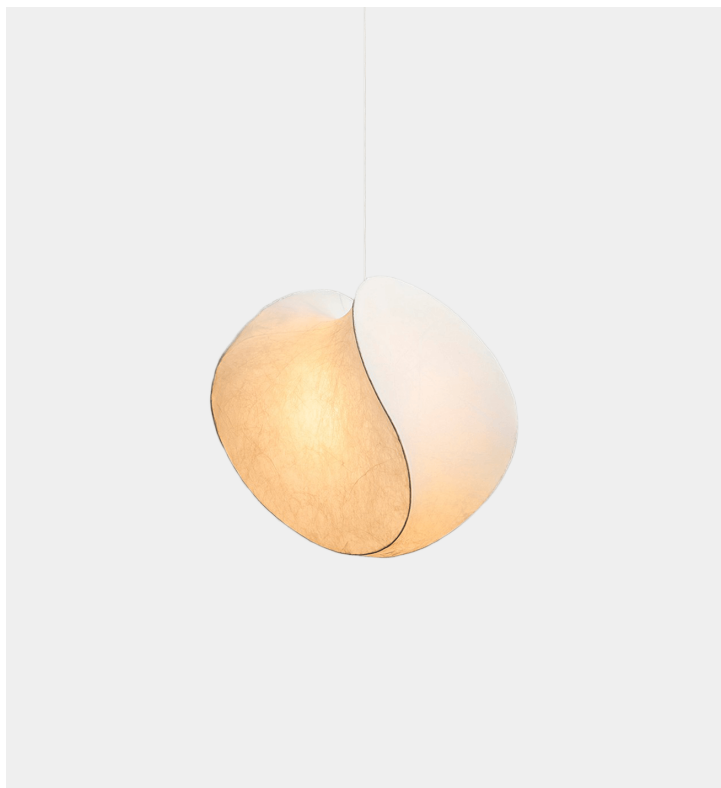

Equinox Pendant

Tacchini

Product Type Pendant

A dense, almost mysterious light is filtered through soft and enveloping materials. Luminosity and transparencies fluctuate, creating repetitions of lights and shadows, solids, and voids. Inspired by Object Art and in particular by the works of Enrico Castellani, these elegant fiberglass sculptures – Solstice applique – and Equinox cocoon-suspension lamp – reinforce the strong understanding between Tacchini and Studiopepe.

Dimensions:

Large: Ø 80 x H 102 cm / Ø 31" x H 40"

Small: Ø 65 x H 90 cm / Ø 25.5" x H 35"

UPON ORDERING THIS DESIGN

Specify any details needed to place order.

These should be selection items on the website.