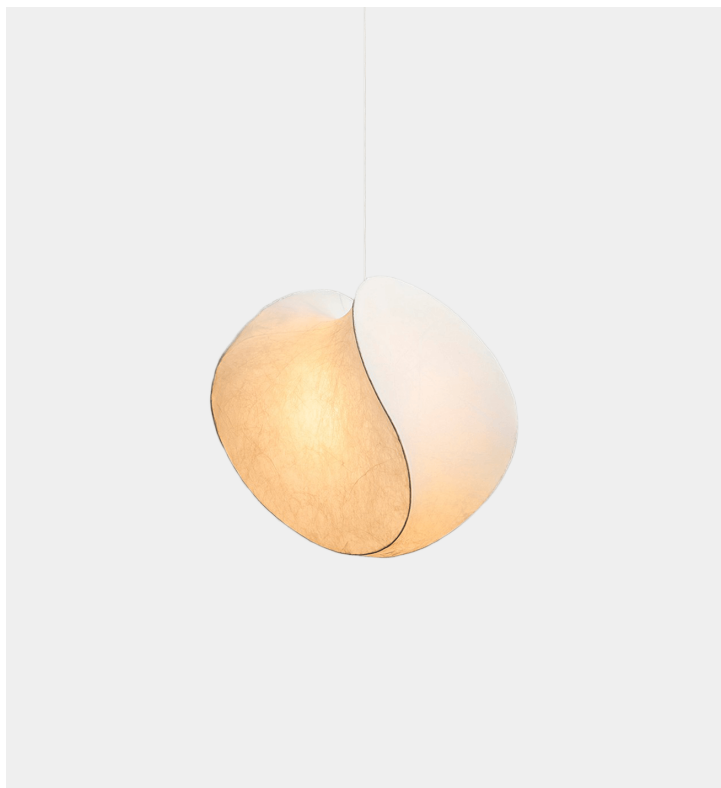

## Equinox Pendant

Tacchini

**Product Type**      Pendant

A dense, almost mysterious light is filtered through soft and enveloping materials. Luminosity and transparencies fluctuate, creating repetitions of lights and shadows, solids, and voids. Inspired by Object Art and in particular by the works of Enrico Castellani, these elegant fiberglass sculptures – Solstice applique – and Equinox cocoon-suspension lamp – reinforce the strong understanding between Tacchini and Studiopepe.

**Dimensions:**

Large: Ø 80 x H 102 cm / Ø 31" x H 40"

Small: Ø 65 x H 90 cm / Ø 25.5" x H 35"

**UPON ORDERING THIS DESIGN**

Specify any details needed to place order.

These should be selection items on the website.