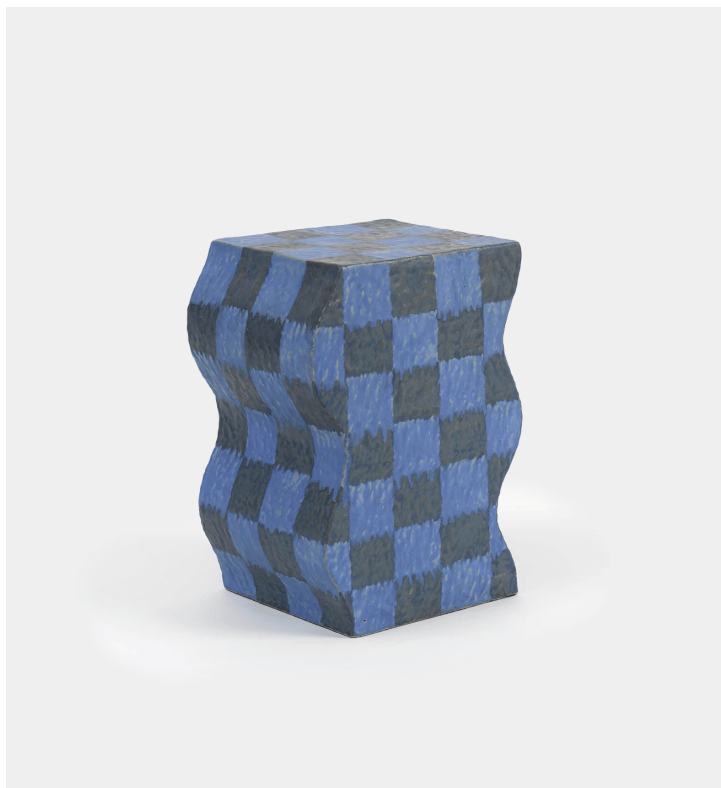

## Blue Wave Side Table

Kelsie Rudolph

**Product Type**      Side Table

**Dimensions:**  
20" H x 14.25" W x 12" D

**UPON ORDERING THIS DESIGN**  
Specify any details needed to place order.  
These should be selection items on the website.