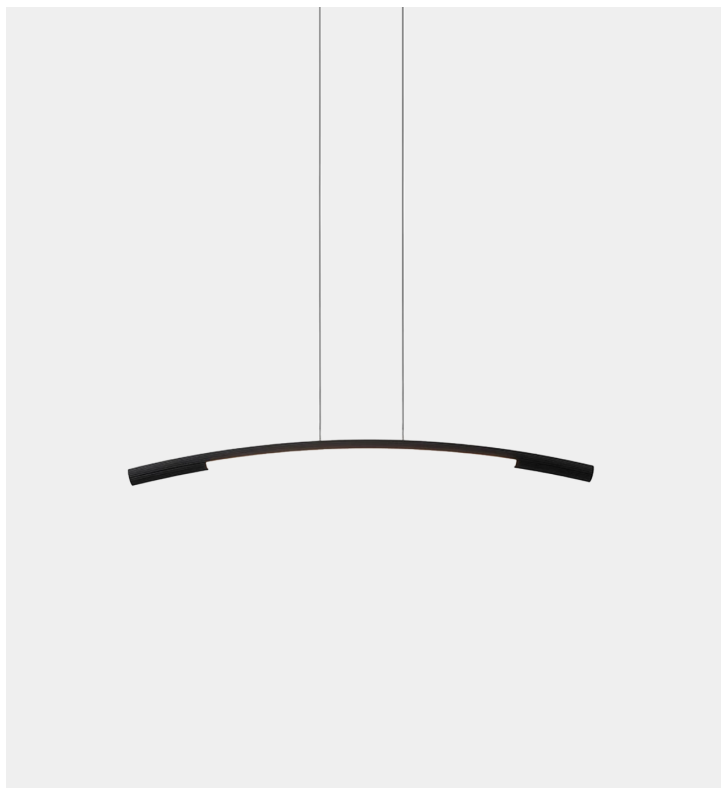

Palo Pendant

Wentz

Product Type Pendant

Palo Pendant comes from the desire to create a pendant source of light that can give comfort to the dining table. From the horizontality of the table, it comes from a unique trace, something like a suspended brushstroke. The connection with the ceiling is given at the center of the piece, causing the tips to fall off. This curve expresses a vegetable malleability, as if the structure was inspired by bamboo.

Dimensions:

Large

185x5x16cm / 72¾" x 2" x 6¼"

Canopy: 42x13x5cm / 16½" x 5" x 2"

Small

120x5x13cm / 47¼" x 2" x 5"

Canopy: 24x13x5cm / 9½" x 5" x 2"

Cable

Large: 200cm / 78"

Small: 200cm / 78"

Voltage (V)

100-240V

Light Source

Built-in LED.

Large: 14W. 1775lm. 2700K. 90 CRI

Small: 9W. 1177lm. 2700K. 90 CRI

Canopy

Aluminum, same finishing as the lamp.

Plastic covered steel cable

UPON ORDERING THIS DESIGN

Specify any details needed to place order.

These should be selection items on the website.