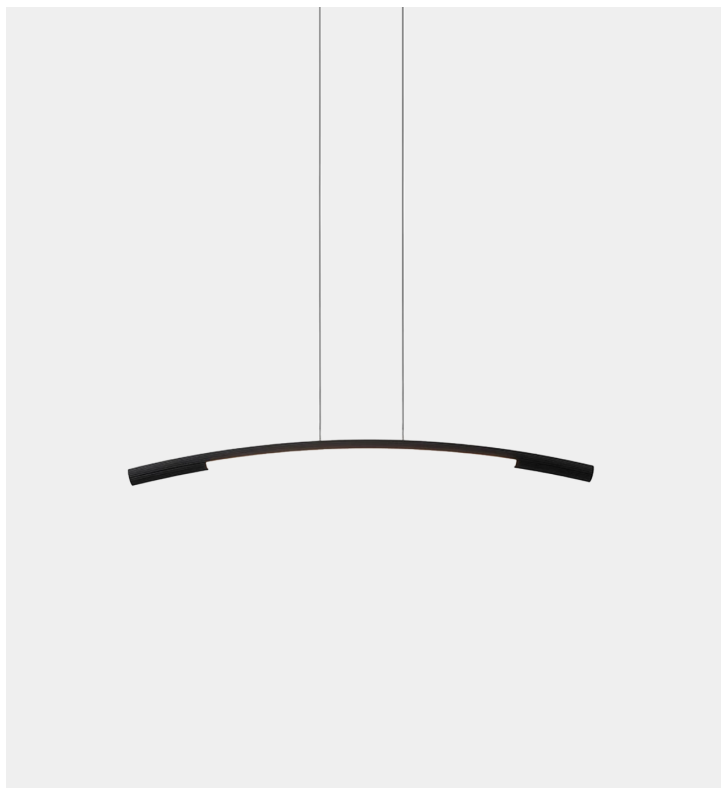

## Palo Pendant

Wentz

### Product Type      Pendant

Palo Pendant comes from the desire to create a pendant source of light that can give comfort to the dining table. From the horizontality of the table, it comes from a unique trace, something like a suspended brushstroke. The connection with the ceiling is given at the center of the piece, causing the tips to fall off. This curve expresses a vegetable malleability, as if the structure was inspired by bamboo.

### Dimensions:

### Canopy

Aluminum, same finishing as the lamp.

Plastic covered steel cable