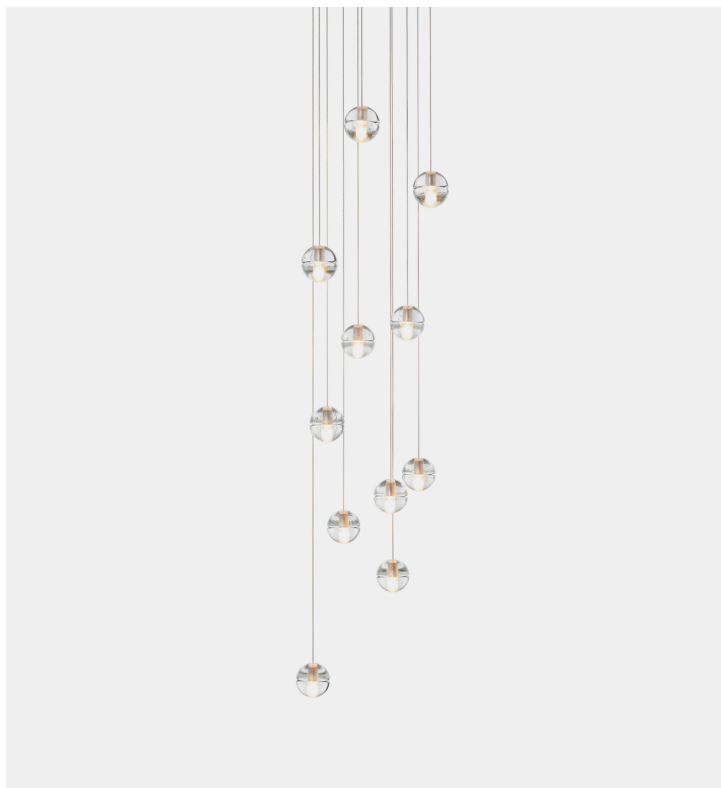

14 Series- Single Length

Bocci

Product Type Ceiling

14 is an articulated, cast glass sphere with a frosted cylindrical void that houses either a low-voltage xenon or LED lamp. Individual pendants are visually subtle, but gain an atmospheric quality when multiplied and clustered in groups.