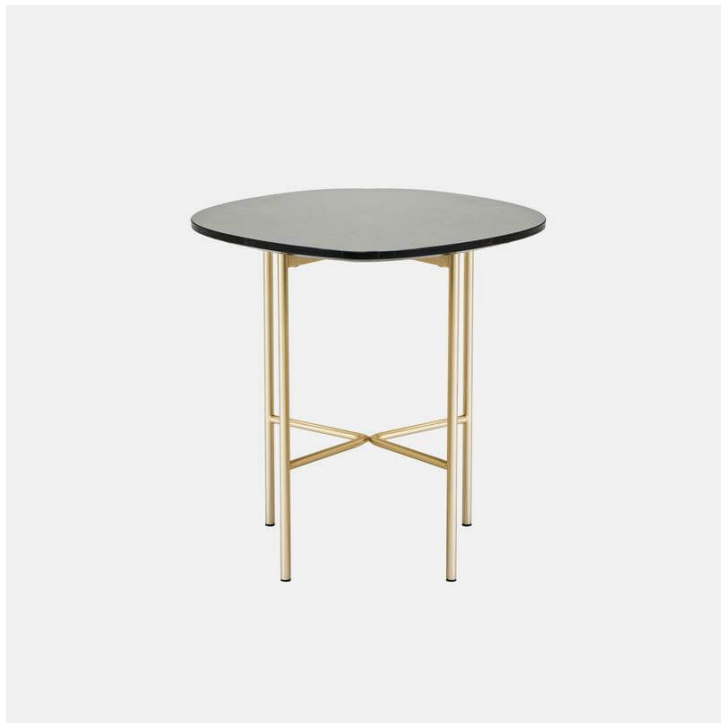

Soap Side Table

Tacchini

Product Type Coffee Table

Gordon Guillaumier continues to explore elemental simplicity. Soap is a table with a discreet elegance. Its soft forms, rounded corners and precious, smooth, marble top complement all the sofas in the Tacchini collections with exquisite simplicity, in both contract and domestic settings.

Dimensions

W21,2" x D21,2" x H21,2"
W54cm x D 54cm x H: 54cm
W51,1" x D24,4" x H13,7"
W130cm x D62cm x H35cm

Weight

Small: kg 15
Large: kg 25

UPON ORDERING THIS DESIGN

Specify any details needed to place order.
These should be selection items on the website.