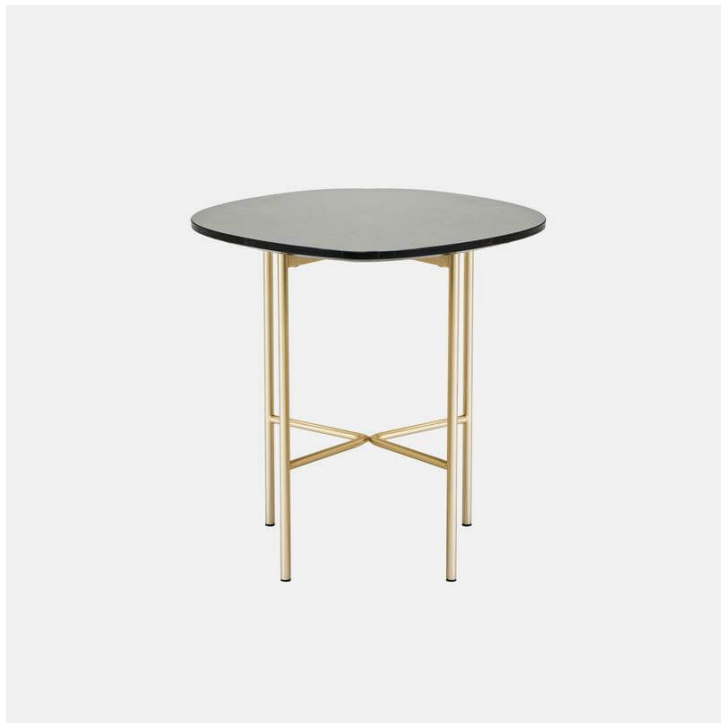

Soap Side Table

Tacchini

Product Type Coffee Table

Gordon Guillaumier continues to explore elemental simplicity. Soap is a table with a discreet elegance. Its soft forms, rounded corners and precious, smooth, marble top complement all the sofas in the Tacchini collections with exquisite simplicity, in both contract and domestic settings.

Dimensions

W21,2" x D21,2" x H21,2"

W54cm x D 54cm x H: 54cm

W51,1" x D24,4" x H13,7"

W130cm x D62cm x H35cm

Weight

Small: kg 15

Large: kg 25