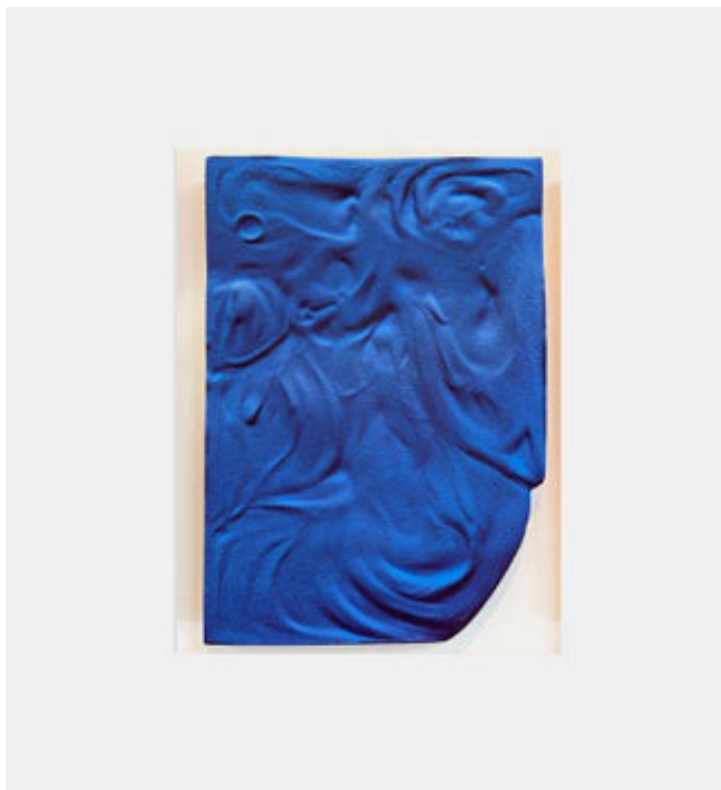

Wall Piece - WP60

Jamie Wolfond

Product Type

Flash Set is a series of sculptures which are made by casting, carving, and painting gypsum cement. The pieces are spray painted from hard angle, using the impression of light and shadow to capture a form. Each piece represents a different experiment, elaborating on the one before by slightly altering the tool, process, or sequence of steps used to make it. The result is a grid of interconnected ideas, documenting the evolution of an improvised craft.

Dimensions

W 9.75in X H 14in X D 0.75in

UPON ORDERING THIS DESIGN

Specify any details needed to place order.

These should be selection items on the website.