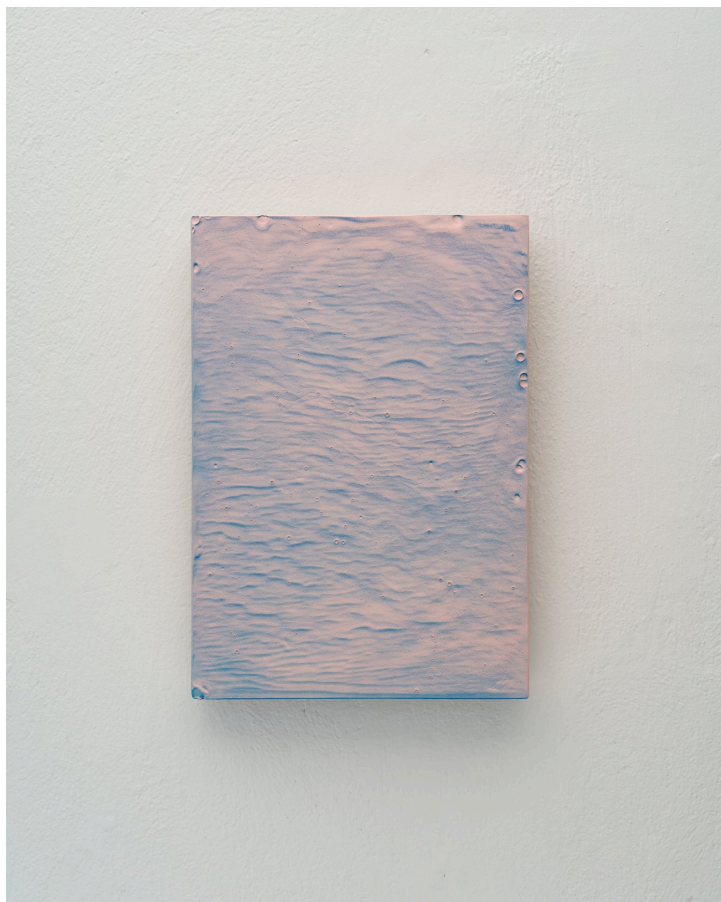

## Wall Piece - WP59

Jamie Wolfond

### Product Type

Flash Set is a series of sculptures which are made by casting, carving, and painting gypsum cement. The pieces are spray painted from hard angle, using the impression of light and shadow to capture a form. Each piece represents a different experiment, elaborating on the one before by slightly altering the tool, process, or sequence of steps used to make it. The result is a grid of interconnected ideas, documenting the evolution of an improvised craft.

### Dimensions

W 9.75in X H 14in X D 0.75in