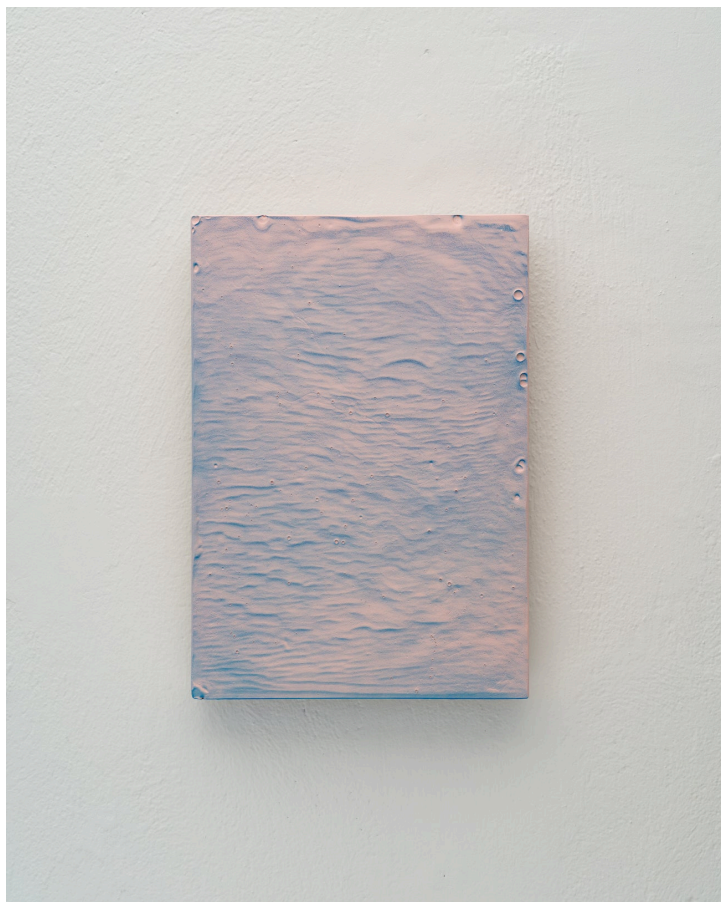

Wall Piece - WP59

Jamie Wolfond

Product Type

Flash Set is a series of sculptures which are made by casting, carving, and painting gypsum cement. The pieces are spray painted from hard angle, using the impression of light and shadow to capture a form. Each piece represents a different experiment, elaborating on the one before by slightly altering the tool, process, or sequence of steps used to make it. The result is a grid of interconnected ideas, documenting the evolution of an improvised craft.

Dimensions

W 9.75in X H 14in X D 0.75in

UPON ORDERING THIS DESIGN

Specify any details needed to place order.

These should be selection items on the website.