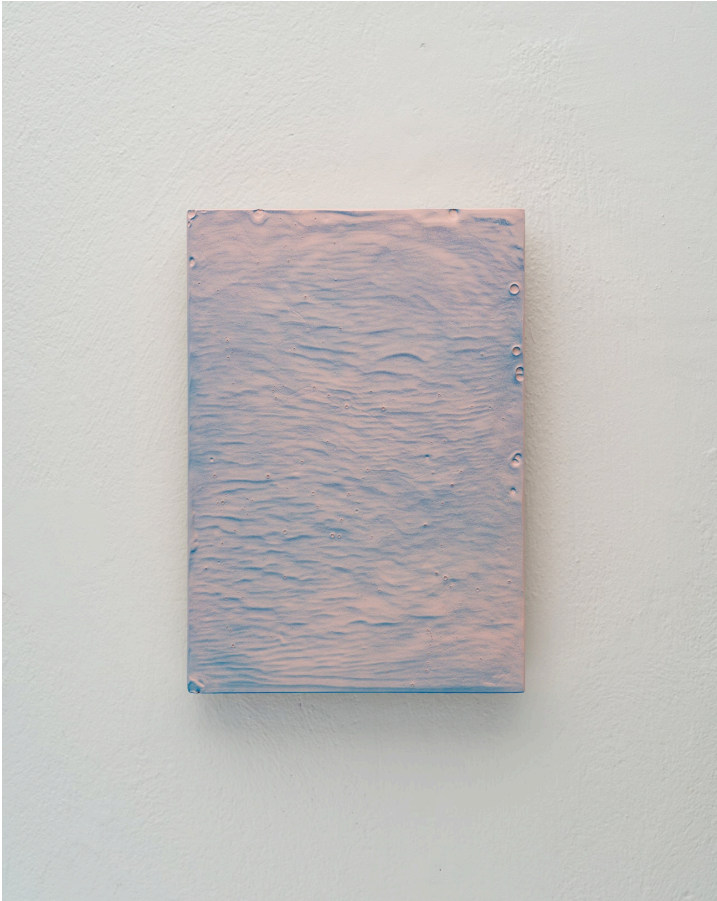

Wall Piece - WP59

Jamie Wolfond

Product Type

Flash Set is a series of sculptures which are made by casting, carving, and painting gypsum cement. The pieces are spray painted from hard angle, using the impression of light and shadow to capture a form. Each piece represents a different experiment, elaborating on the one before by slightly altering the tool, process, or sequence of steps used to make it. The result is a grid of interconnected ideas, documenting the evolution of an improvised craft.

Dimensions

W 9.75in X H 14in X D 0.75in

UPON ORDERING THIS DESIGN

Specify any details needed to place order.

These should be selection items on the website.