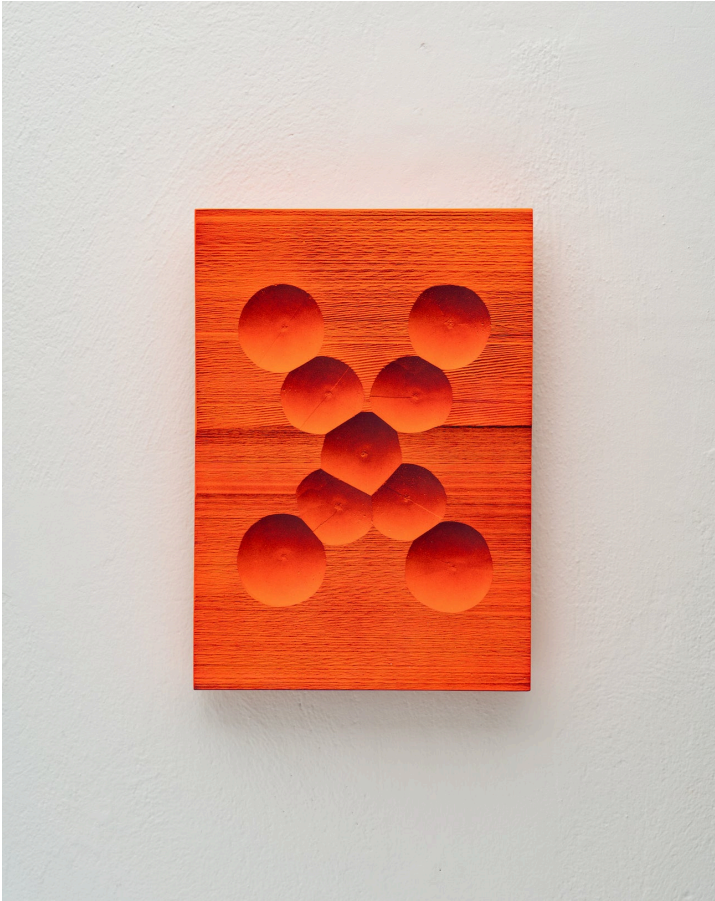

Wall Piece - WP55

Jamie Wolfond

Product Type

Flash Set is a series of sculptures which are made by casting, carving, and painting gypsum cement. The pieces are spray painted from hard angle, using the impression of light and shadow to capture a form. Each piece represents a different experiment, elaborating on the one before by slightly altering the tool, process, or sequence of steps used to make it. The result is a grid of interconnected ideas, documenting the evolution of an improvised craft.

Dimensions

W 9.75in X H 14in X D 0.75in

UPON ORDERING THIS DESIGN

Specify any details needed to place order.

These should be selection items on the website.