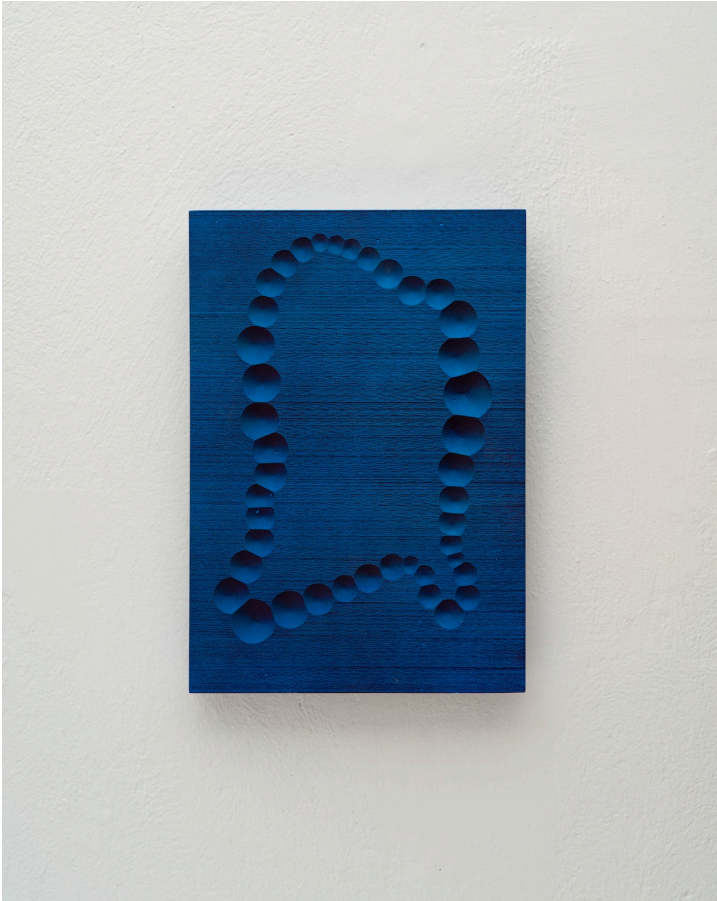

## Wall Piece - WP37

Jamie Wolfond

**Product Type** Artwork

Flash Set is a series of sculptures which are made by casting, carving, and painting gypsum cement. The pieces are spray painted from hard angle, using the impression of light and shadow to capture a form. Each piece represents a different experiment, elaborating on the one before by slightly altering the tool, process, or sequence of steps used to make it. The result is a grid of interconnected ideas, documenting the evolution of an improvised craft.

**Dimensions**

W 9.75in X H 14in X D 0.75in

**UPON ORDERING THIS DESIGN**

Specify any details needed to place order.

These should be selection items on the website.