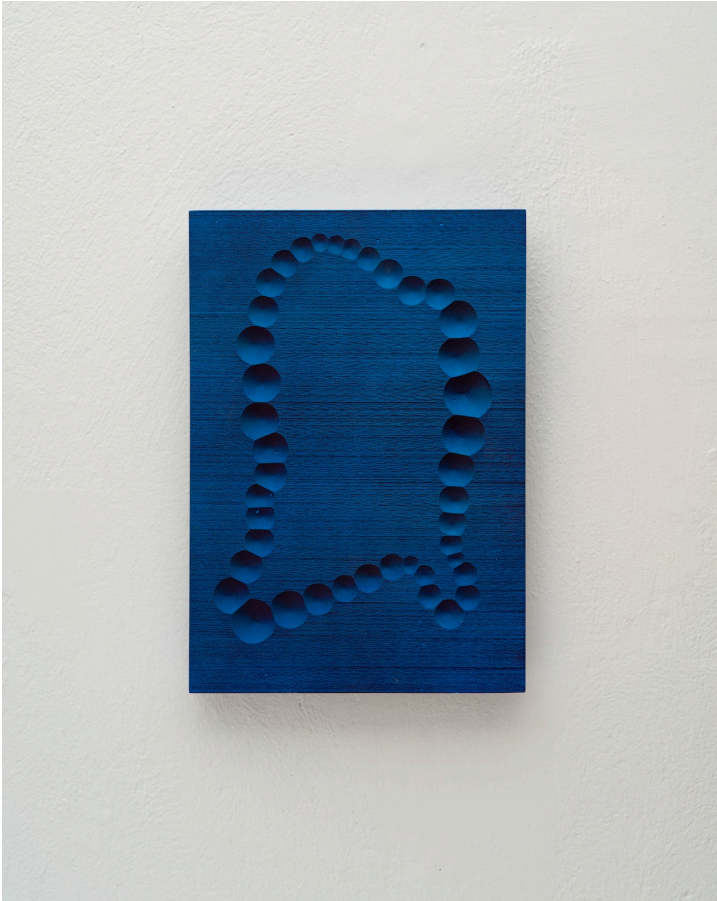

Wall Piece - WP37

Jamie Wolfond

Product Type Artwork

Flash Set is a series of sculptures which are made by casting, carving, and painting gypsum cement. The pieces are spray painted from hard angle, using the impression of light and shadow to capture a form. Each piece represents a different experiment, elaborating on the one before by slightly altering the tool, process, or sequence of steps used to make it. The result is a grid of interconnected ideas, documenting the evolution of an improvised craft.

Dimensions

W 9.75in X H 14in X D 0.75in

UPON ORDERING THIS DESIGN

Specify any details needed to place order.

These should be selection items on the website.