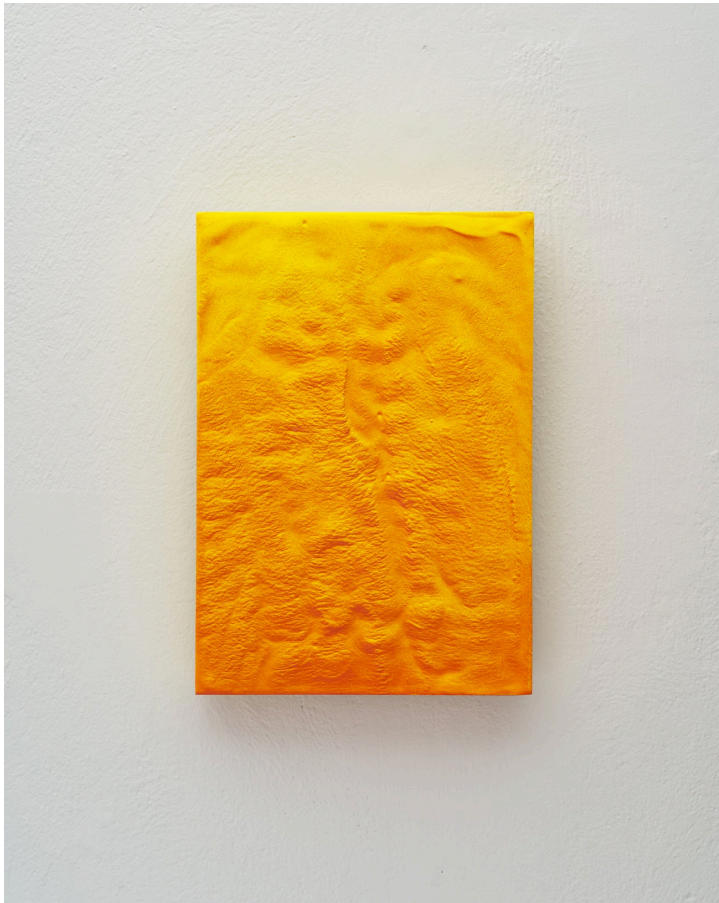

Wall Piece - WP28

Jamie Wolfond

Product Type Artwork

Flash Set is a series of sculptures which are made by casting, carving, and painting gypsum cement. The pieces are spray painted from hard angle, using the impression of light and shadow to capture a form. Each piece represents a different experiment, elaborating on the one before by slightly altering the tool, process, or sequence of steps used to make it. The result is a grid of interconnected ideas, documenting the evolution of an improvised craft.

Dimensions

W 9.75in X H 14in X D 0.75in

UPON ORDERING THIS DESIGN

Specify any details needed to place order.

These should be selection items on the website.