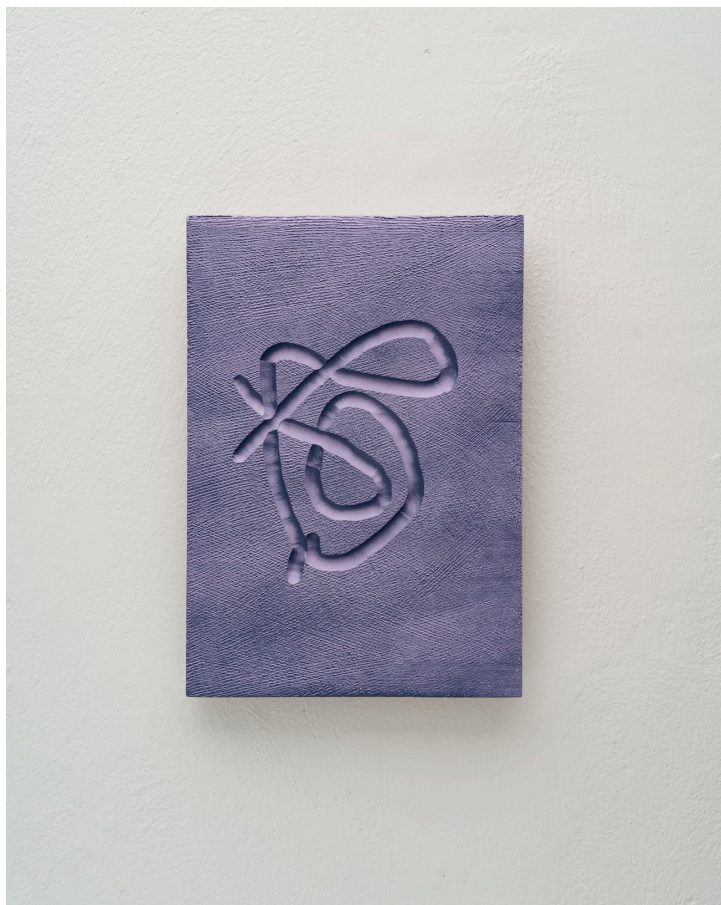

## Wall Piece - WP08

Jamie Wolfond

**Product Type**      Artwork

Flash Set is a series of sculptures which are made by casting, carving, and painting gypsum cement. The pieces are spray painted from hard angle, using the impression of light and shadow to capture a form. Each piece represents a different experiment, elaborating on the one before by slightly altering the tool, process, or sequence of steps used to make it. The result is a grid of interconnected ideas, documenting the evolution of an improvised craft.

**Dimensions**

W 9.75in X H 14in X D 0.75in

**UPON ORDERING THIS DESIGN**

Specify any details needed to place order.

These should be selection items on the website.