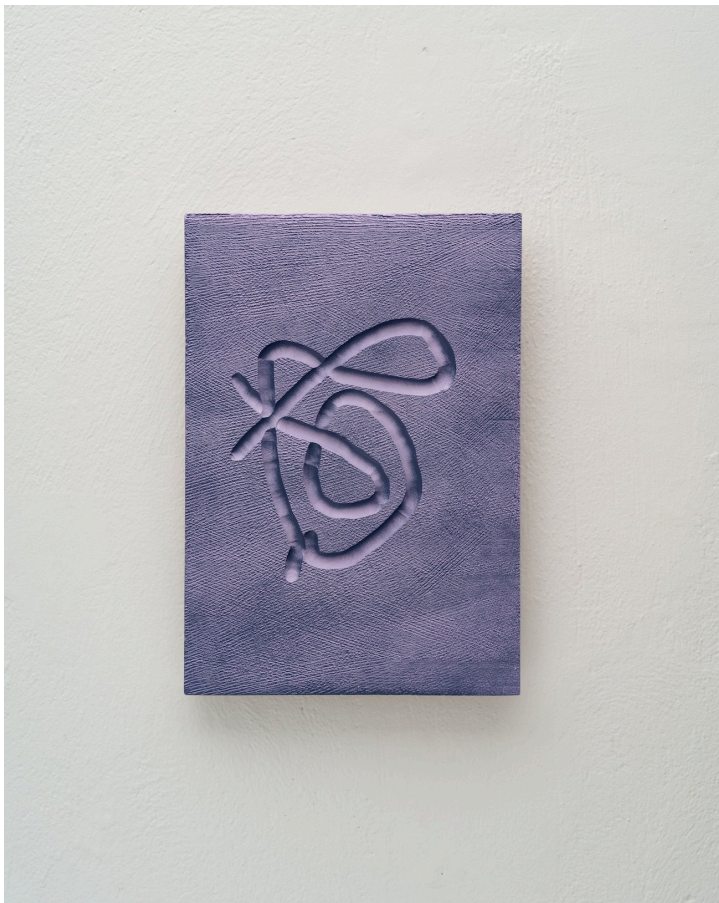

Wall Piece - WP08

Jamie Wolfond

Product Type Artwork

Flash Set is a series of sculptures which are made by casting, carving, and painting gypsum cement. The pieces are spray painted from hard angle, using the impression of light and shadow to capture a form. Each piece represents a different experiment, elaborating on the one before by slightly altering the tool, process, or sequence of steps used to make it. The result is a grid of interconnected ideas, documenting the evolution of an improvised craft.

Dimensions

W 9.75in X H 14in X D 0.75in

UPON ORDERING THIS DESIGN

Specify any details needed to place order.

These should be selection items on the website.