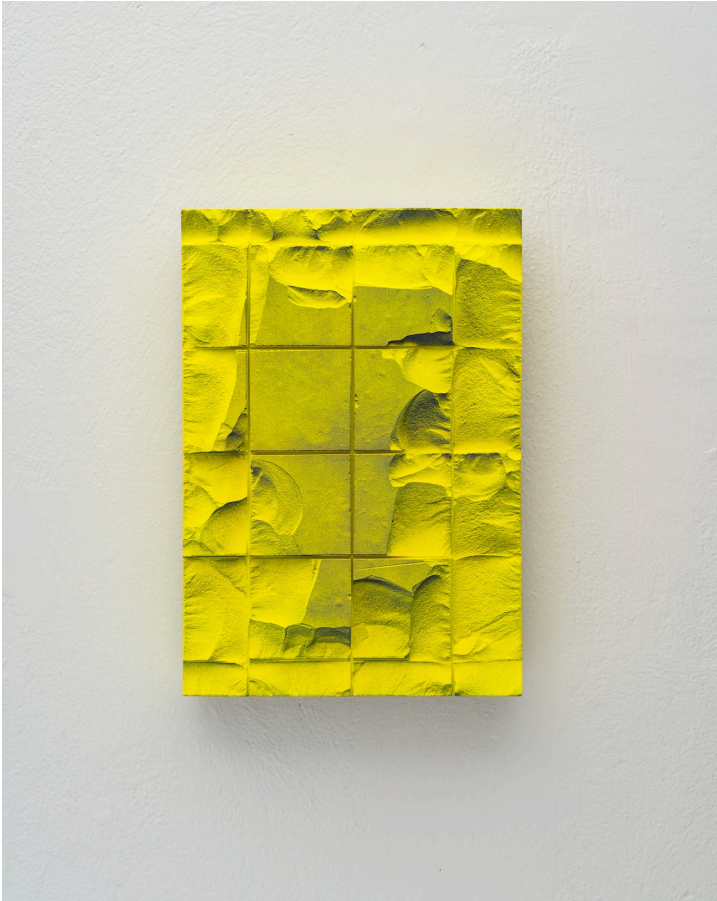

Wall Piece - WP06

Jamie Wolfond

Product Type Artwork

Flash Set is a series of sculptures which are made by casting, carving, and painting gypsum cement. The pieces are spray painted from hard angle, using the impression of light and shadow to capture a form. Each piece represents a different experiment, elaborating on the one before by slightly altering the tool, process, or sequence of steps used to make it. The result is a grid of interconnected ideas, documenting the evolution of an improvised craft.

Dimensions

W 9.75in X H 14in X D 0.75in

UPON ORDERING THIS DESIGN

Specify any details needed to place order.

These should be selection items on the website.