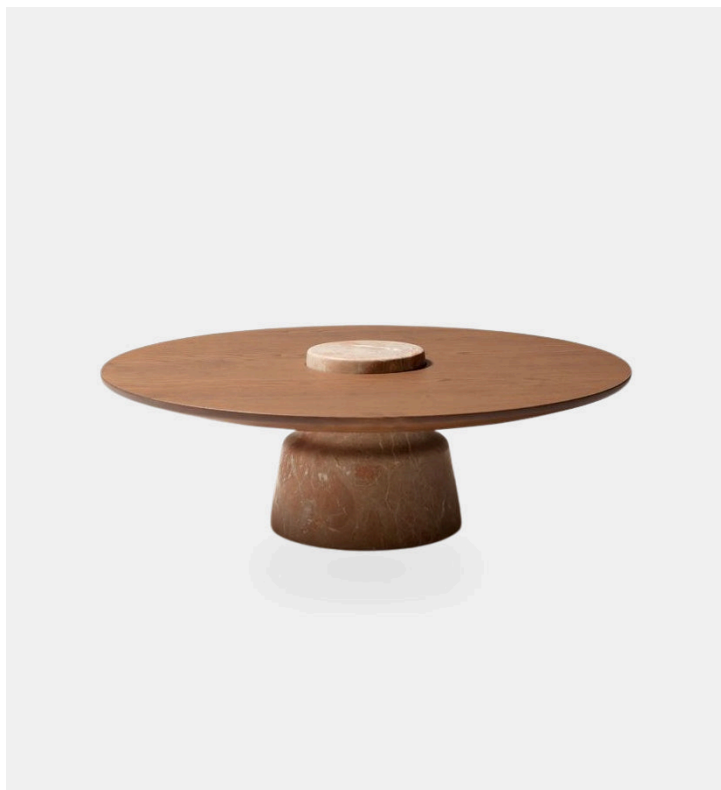

Mil
Jacchini**Product Type** Table

The story of two elements, which rub against each other until they fit together perfectly. Monica Förster revisits the classic coffee tables with central support by creating a breaking point in the traditionally flat and smooth surface of the wooden top, which almost seems to become a stone mill with the characteristic central hole in which the marble leg is inserted. These coffee tables are available in two sizes and color variants, with base in Breccia Bresciana or Fior di Pesco Carsico and top in solid open-pore ash, stained walnut or dark gray.

Dimensions

Ø 95 x H 34 cm

Ø 62 x H 45 cm

UPON ORDERING THIS DESIGN

Specify any details needed to place order.

These should be selection items on the website.