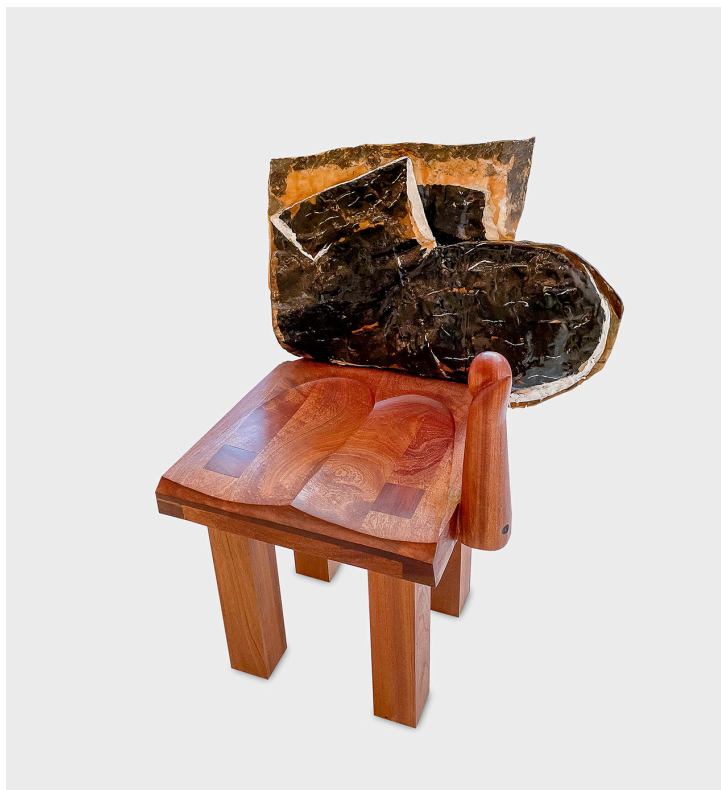

Shaped Fiberglass Chair IV

Minjae Kim

Product Type Lounge Chair

Unique edition

Dimensions

20"W/17.5"SW x 25.5"D x 33"H/18"SH

UPON ORDERING THIS DESIGN

Specify any details needed to place order.