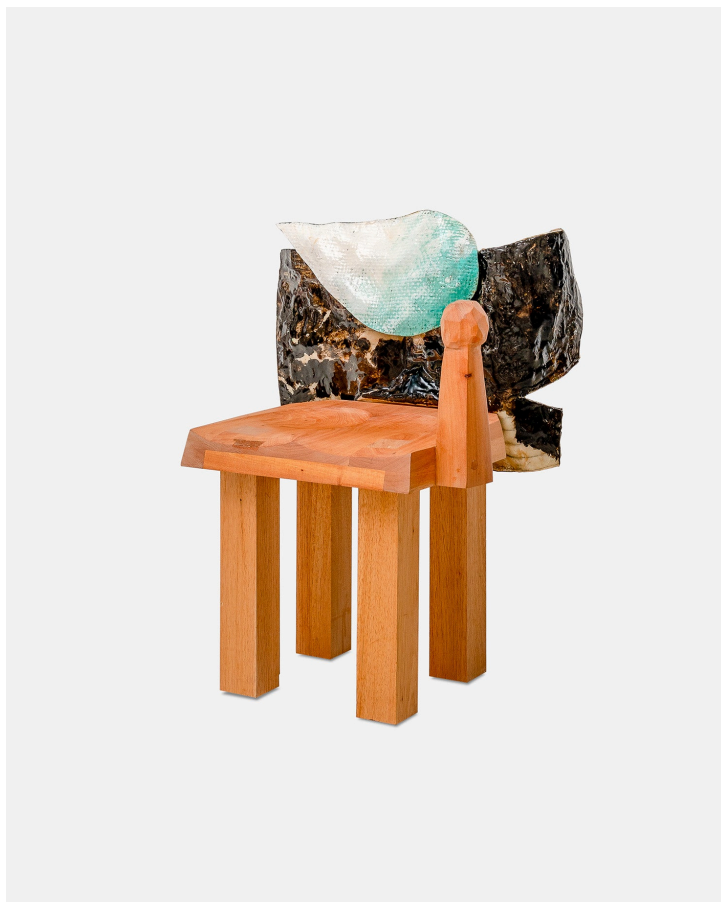

Shaped Fiberglass Chair II

Minjae Kim

Product Type Lounge Chair

Unique edition

Dimensions

20"W/17.5"SW x 25.5"D x 33"H/18"SH

UPON ORDERING THIS DESIGN

Specify any details needed to place order.