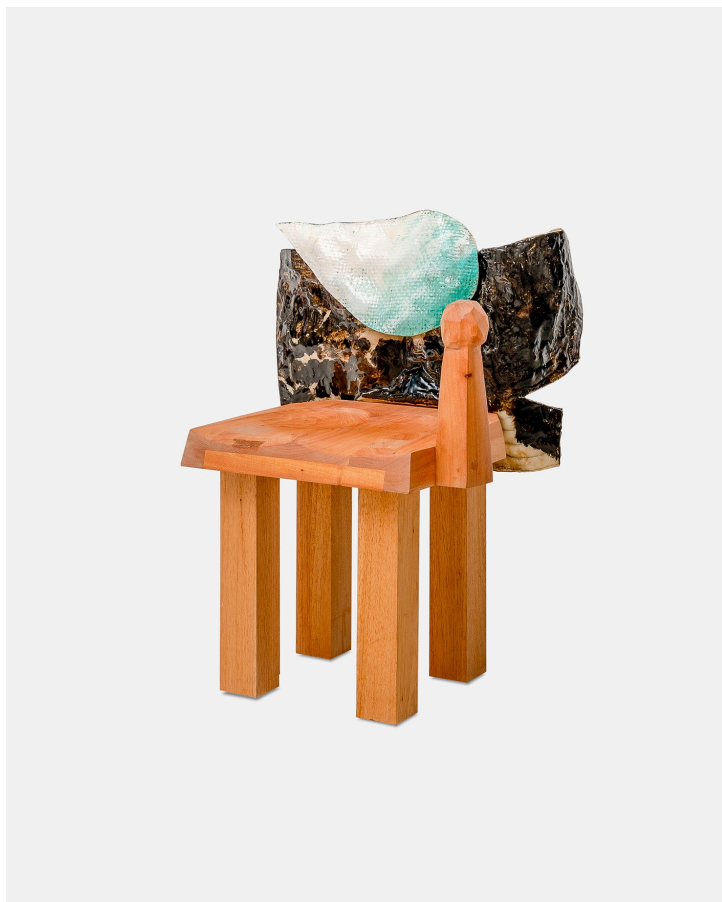

Shaped Fiberglass Chair II

Minjae Kim

Product Type Lounge Chair

Unique edition

Dimensions

20"W/17.5"SW x 25.5"D x 33"H/18"SH

UPON ORDERING THIS DESIGN

Specify any details needed to place order.