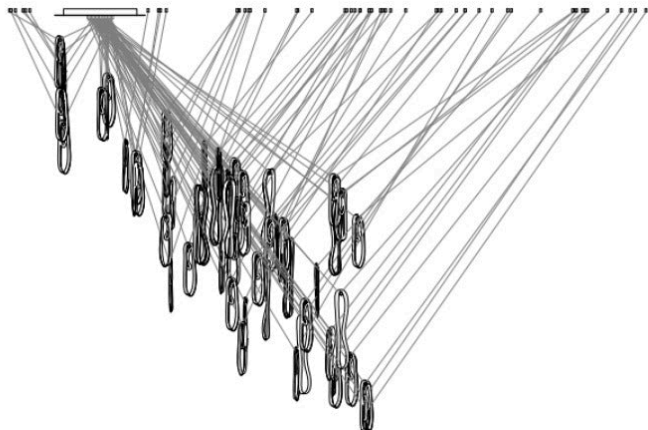

87.61 Cluster swag

Bocci

Product Type

87.61 is a cluster configuration of sixty one 87 pendants hung from a round canopy. The drop lengths of the pendants are randomized between a client specified range of heights to variously cluster and scatter. The result is an ambient installation or field of light.

Dimensions

707mm diameter

UPON ORDERING THIS DESIGN

Specify any details needed to place order.

These should be selection items on the website.