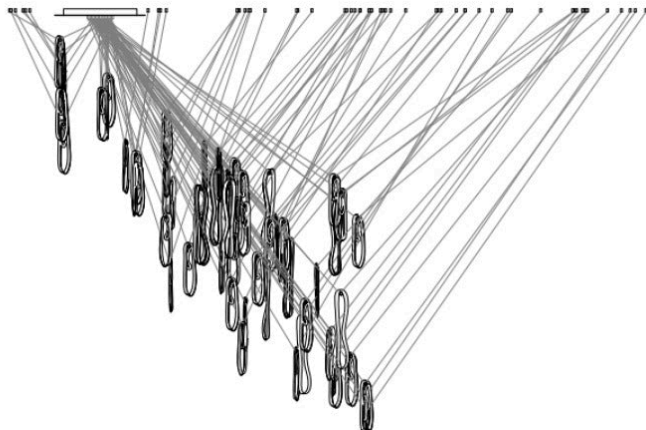

87.61 Cluster swag

Bocci

Product Type

87.61 is a cluster configuration of sixty one 87 pendants hung from a round canopy. The drop lengths of the pendants are randomized between a client specified range of heights to variously cluster and scatter. The result is an ambient installation or field of light.

Dimensions

707mm diameter

UPON ORDERING THIS DESIGN

Specify any details needed to place order.

These should be selection items on the website.