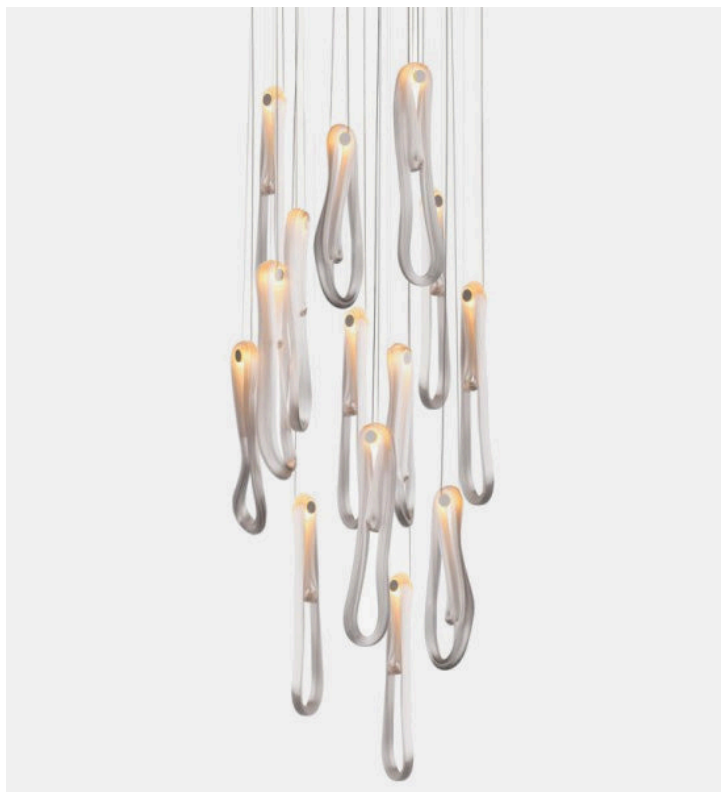

## 87.14 rectangle swag

Bocci

### Product Type

87.14 is a random configuration of fourteen 87 pendants hung from a rectangular canopy. The drop lengths of the pendants are randomized between a client specified range of heights to variously cluster and scatter. The result is an ambient installation or field of light.

### Dimensions

850mm x 284mm