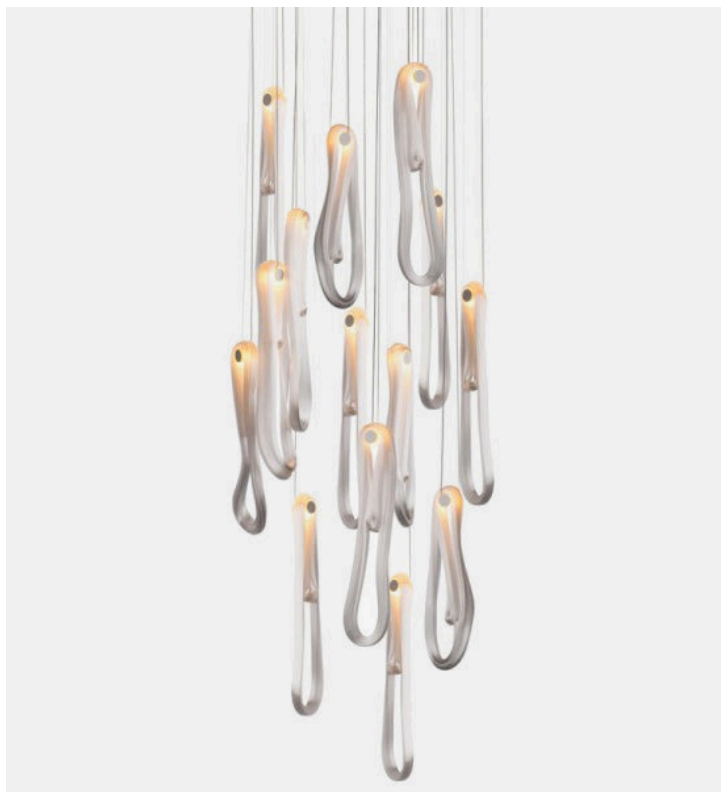

87.14 rectangle swag

Bocci

Product Type

87.14 is a random configuration of fourteen 87 pendants hung from a rectangular canopy. The drop lengths of the pendants are randomized between a client specified range of heights to variously cluster and scatter. The result is an ambient installation or field of light.

Dimensions

850mm x 284mm

UPON ORDERING THIS DESIGN

Specify any details needed to place order.

These should be selection items on the website.