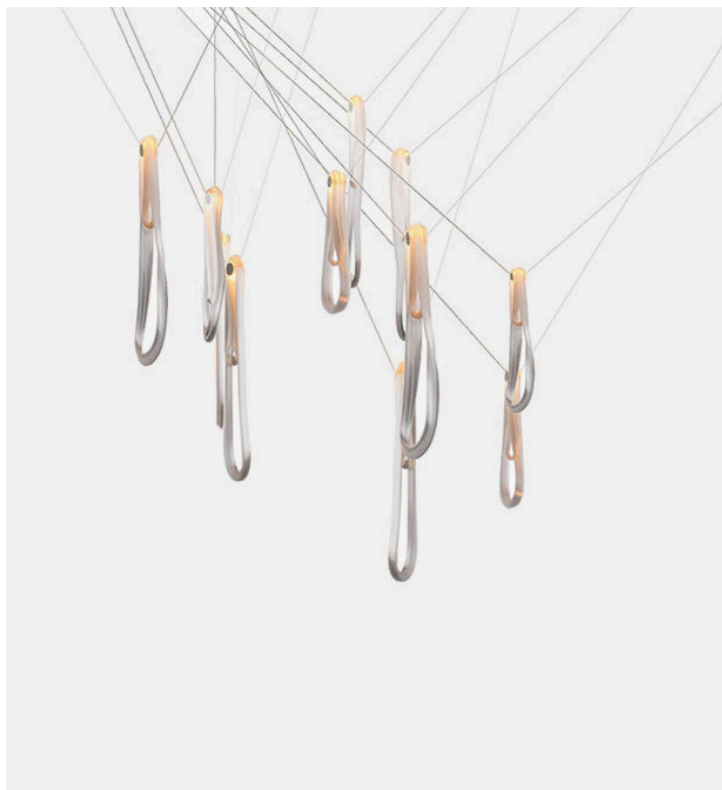

87.11 square swag

Bocci

Product Type

87.11 is comprised of 11 glass pendants which attach using a fixed length headphone jack connection to either a rectangular or square white powder coated canopy. Lamps (10-watt xenon or 1.5-watt LED) and power supplies included.

Dimensions

508mm x 508mm

UPON ORDERING THIS DESIGN

Specify any details needed to place order.

These should be selection items on the website.