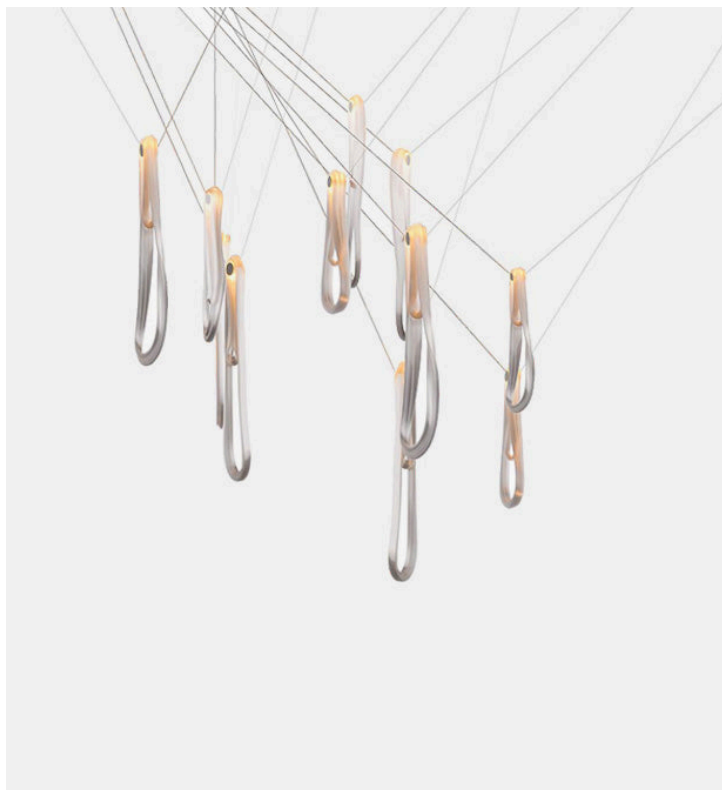

87.11 rectangle swag

Bocci

Product Type

87.11 is comprised of 11 glass pendants which attach using a fixed length headphone jack connection to either a rectangular or square white powder coated canopy. Lamps (10-watt xenon or 1.5-watt LED) and power supplies included.

Dimensions

850mm x 284mm

UPON ORDERING THIS DESIGN

Specify any details needed to place order.

These should be selection items on the website.