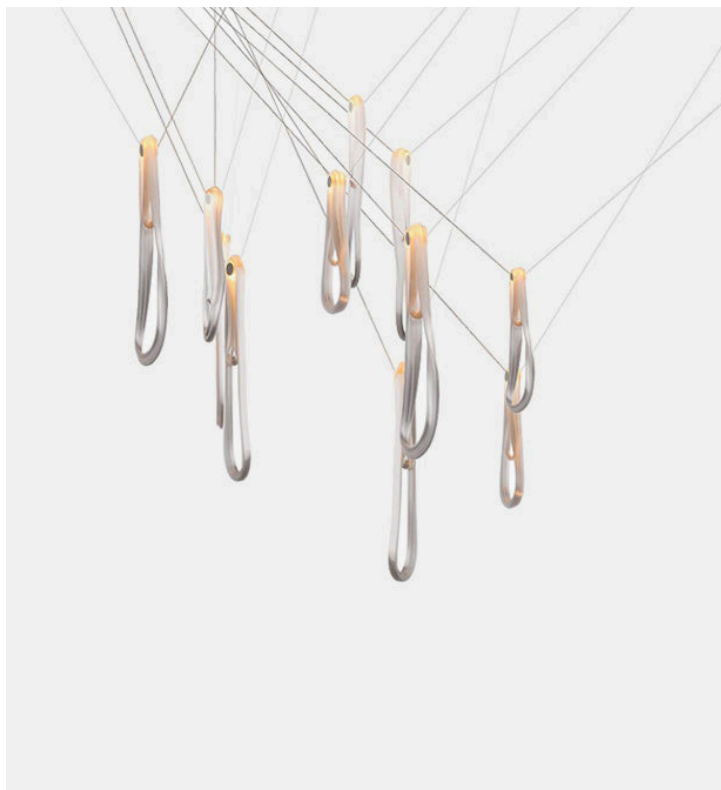

## 87.11 rectangle swag

Bocci

### Product Type

87.11 is comprised of 11 glass pendants which attach using a fixed length headphone jack connection to either a rectangular or square white powder coated canopy. Lamps (10-watt xenon or 1.5-watt LED) and power supplies included.

### Dimensions

850mm x 284mm