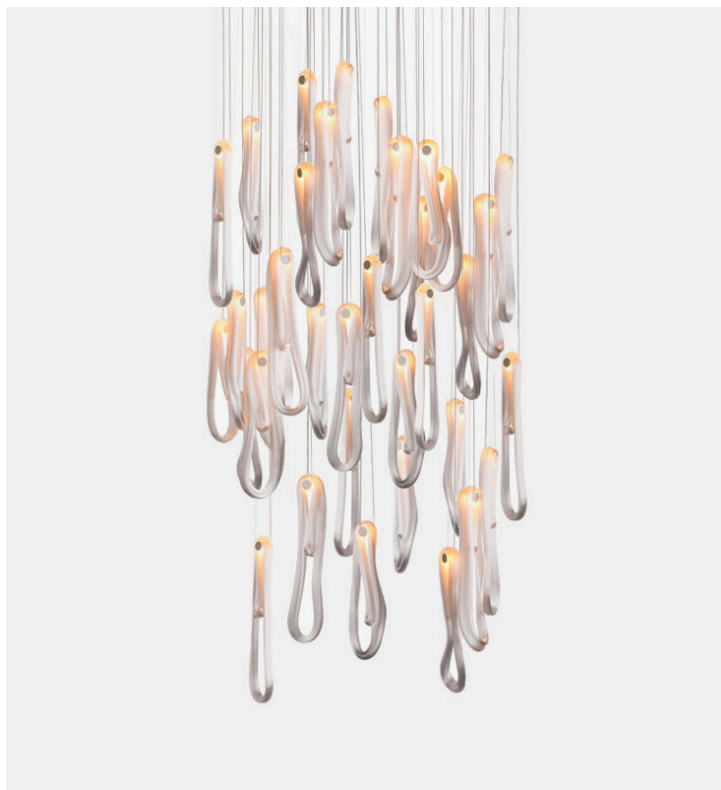

87.36 square

Bocci

Product Type

87.36 is comprised of 36 glass pendants which attach using a fixed length headphone jack connection to either a rectangular, round or square white powder coated canopy.

Lamps (10-watt xenon or 1.5-watt LED) and power supplies included.

Dimensions

755mm x 755mm

UPON ORDERING THIS DESIGN

Specify any details needed to place order.

These should be selection items on the website.