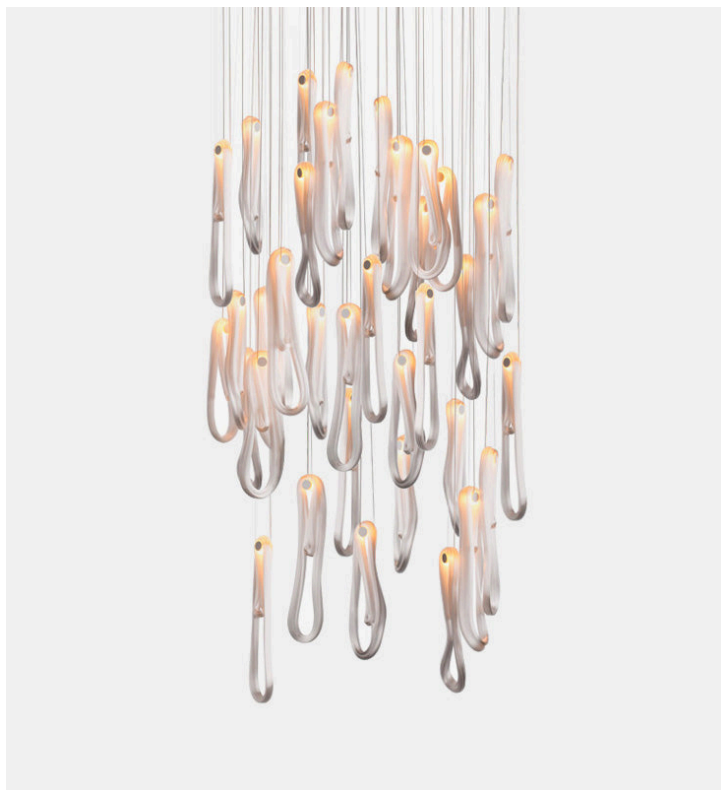

87.36 round

Bocci

Product Type

87.36 is comprised of 36 glass pendants which attach using a fixed length headphone jack connection to either a rectangular, round or square white powder coated canopy.

Lamps (10-watt xenon or 1.5-watt LED) and power supplies included.

Dimensions

755mm diameter

UPON ORDERING THIS DESIGN

Specify any details needed to place order.

These should be selection items on the website.