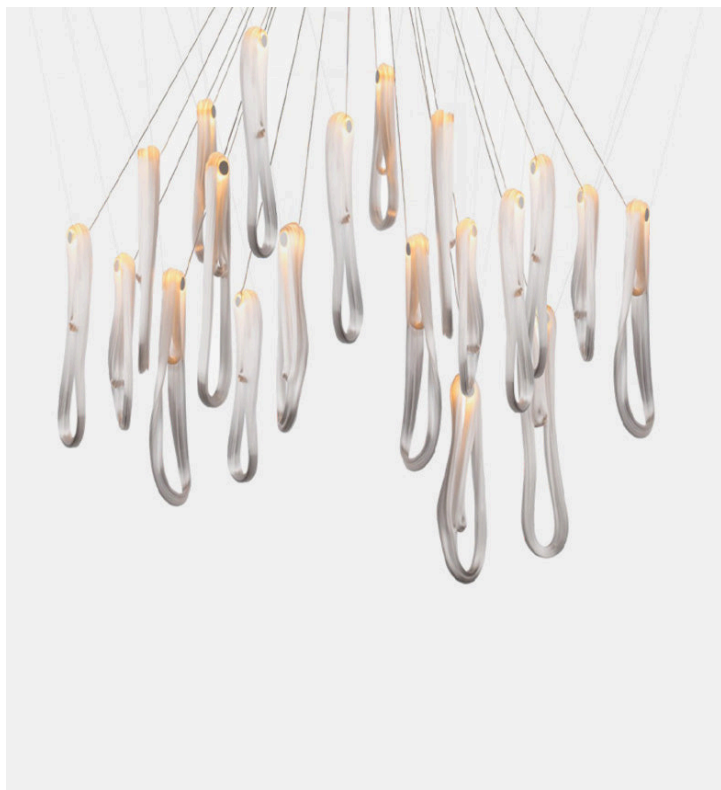

## 87.20 rectangle

Bocci

### Product Type

87.20 features 20 pendants suspended from a canopy and swag hook. Pendants can be hung from any number of optional swag points mounted on or away from the canopy.

### Dimensions

1320mm x 300mm