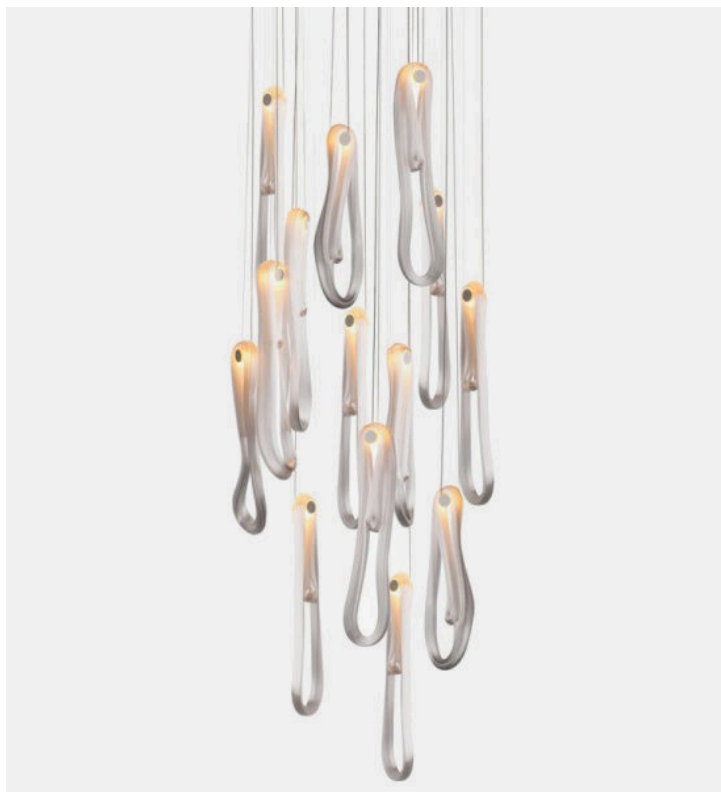

87.14 rectangle

Bocci

Product Type

87.14 is a random configuration of fourteen 87 pendants hung from a rectangular canopy. The drop lengths of the pendants are randomized between a client specified range of heights to variously cluster and scatter. The result is an ambient installation or field of light.

Dimensions

850mm x 284mm

UPON ORDERING THIS DESIGN

Specify any details needed to place order.

These should be selection items on the website.