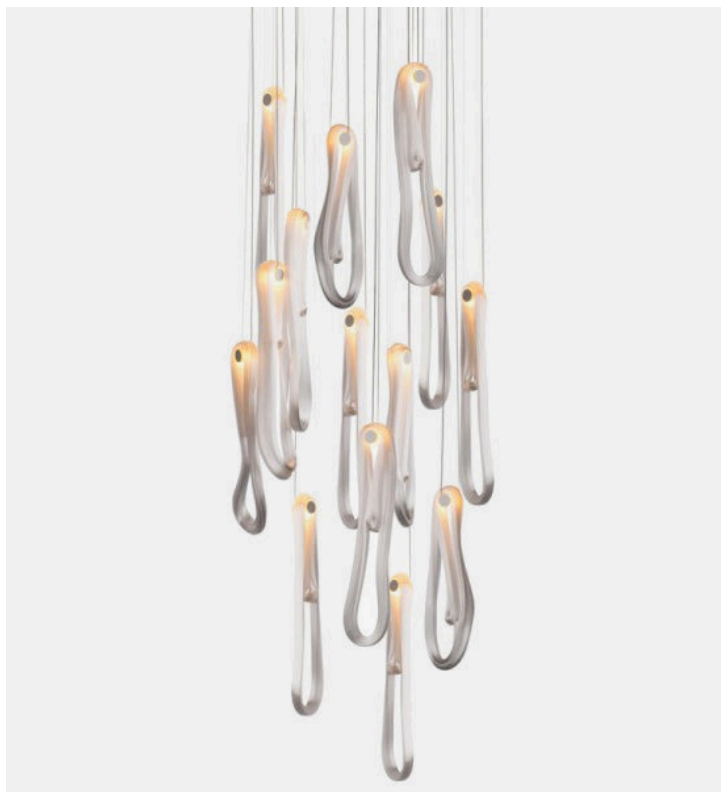

## 87.14 rectangle

Bocci

### Product Type

87.14 is a random configuration of fourteen 87 pendants hung from a rectangular canopy. The drop lengths of the pendants are randomized between a client specified range of heights to variously cluster and scatter. The result is an ambient installation or field of light.

### Dimensions

850mm x 284mm