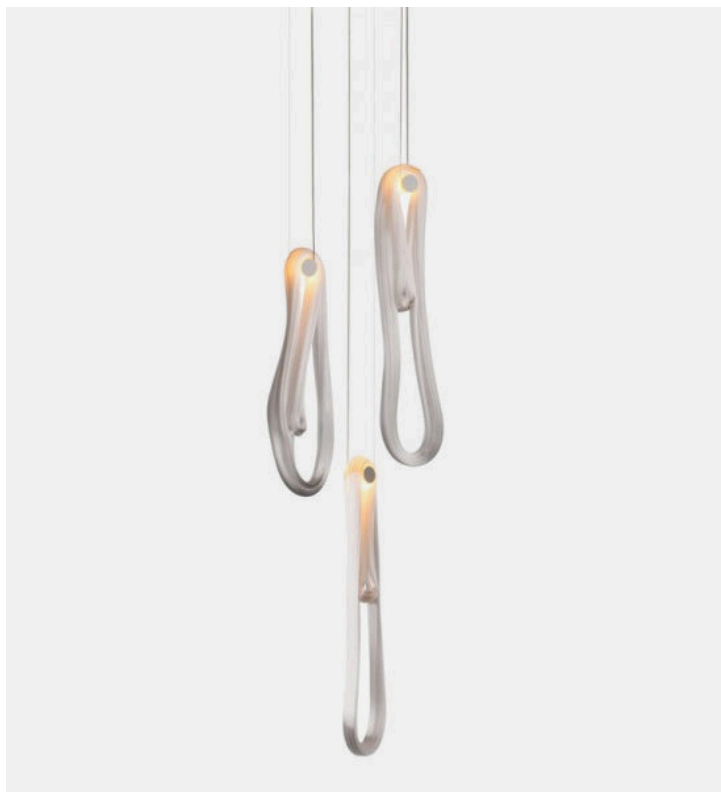

87.3 cluster

Bocci

Product Type

87.3 is a random configuration of three 87 pendants hung from a round canopy. The pendants are designed to hang in a random configuration, the result is an ambient installation or field of light. The pendant drop lengths on this light fixture are adjustable up to the specified maximum.

Dimensions

152mm diameter

UPON ORDERING THIS DESIGN

Specify any details needed to place order.

These should be selection items on the website.