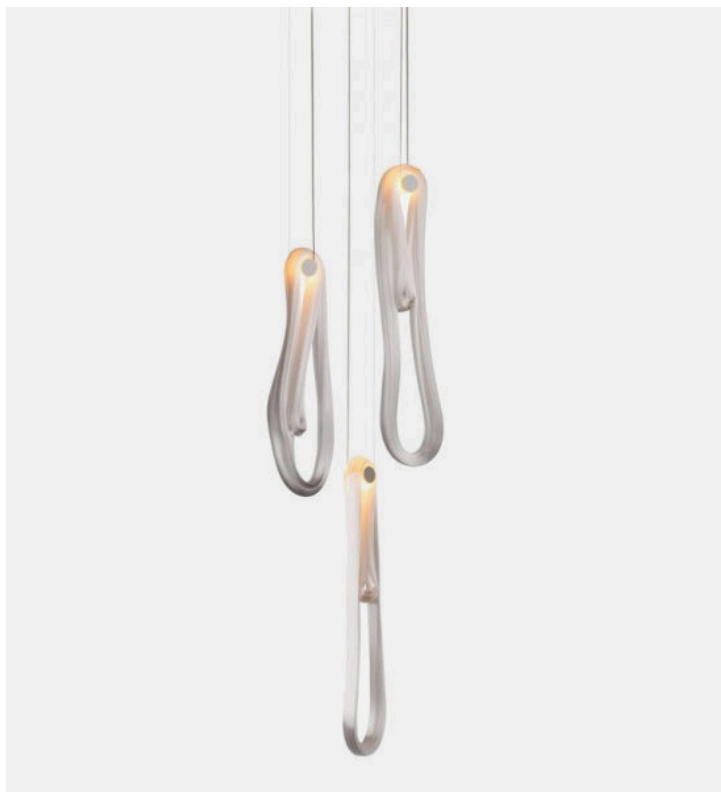

## 87.3 cluster

Bocci

### Product Type

87.3 is a random configuration of three 87 pendants hung from a round canopy. The pendants are designed to hang in a random configuration, the result is an ambient installation or field of light. The pendant drop lengths on this light fixture are adjustable up to the specified maximum.

### Dimensions

152mm diameter