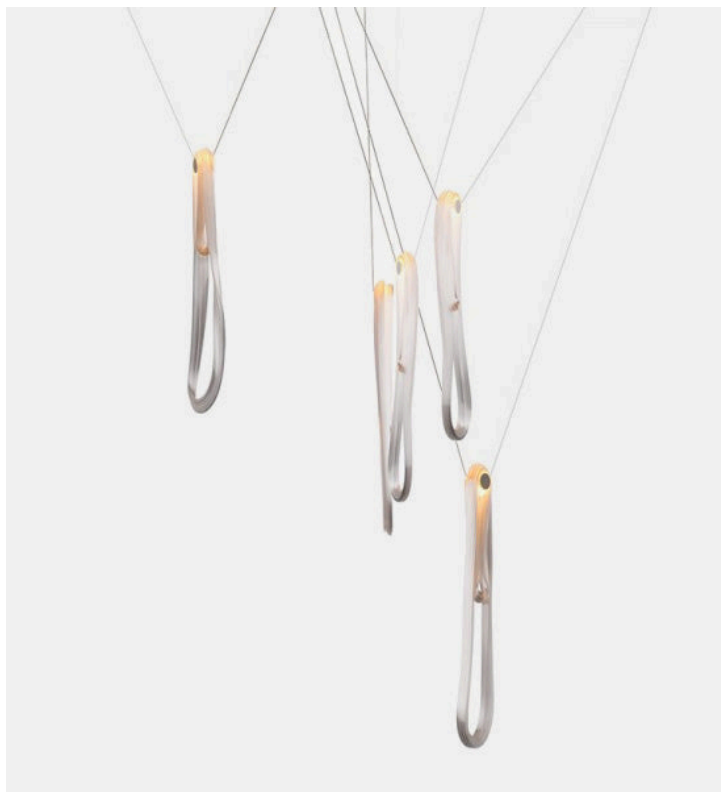

## 87.5 random

Bocci

### Product Type

87.5 is a random configuration of five 87 pendants hung from a round canopy. The pendants are designed to hang in a random configuration, the result is an ambient installation or field of light. The pendant drop lengths on this light fixture are adjustable up to the specified maximum.

### Dimensions

152mm diameter