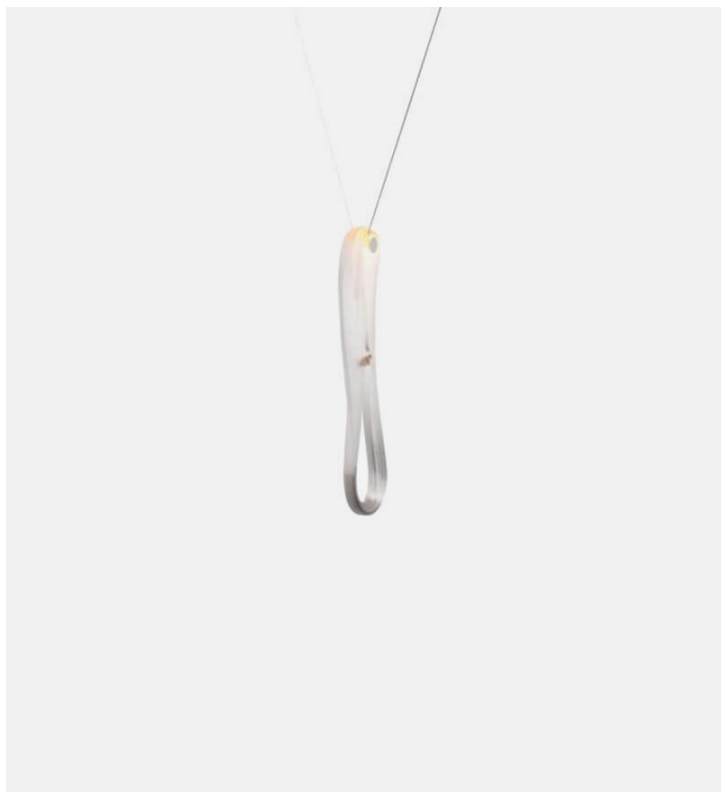

## 87.1 shallow

Bocci

### Product Type

87.1 features a single pendant suspended from a canopy and swag hook. Pendants can be hung from any number of optional swag points mounted on or away from the canopy.

### Dimensions

116mm diameter