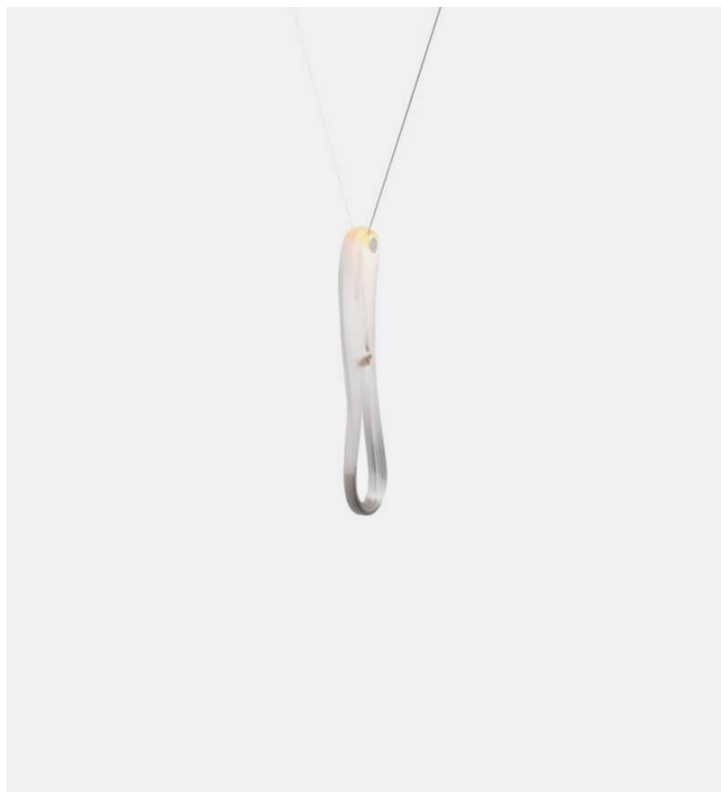

87.1 shallow

Bocci

Product Type

87.1 features a single pendant suspended from a canopy and swag hook. Pendants can be hung from any number of optional swag points mounted on or away from the canopy.

Dimensions

116mm diameter

UPON ORDERING THIS DESIGN

Specify any details needed to place order.

These should be selection items on the website.