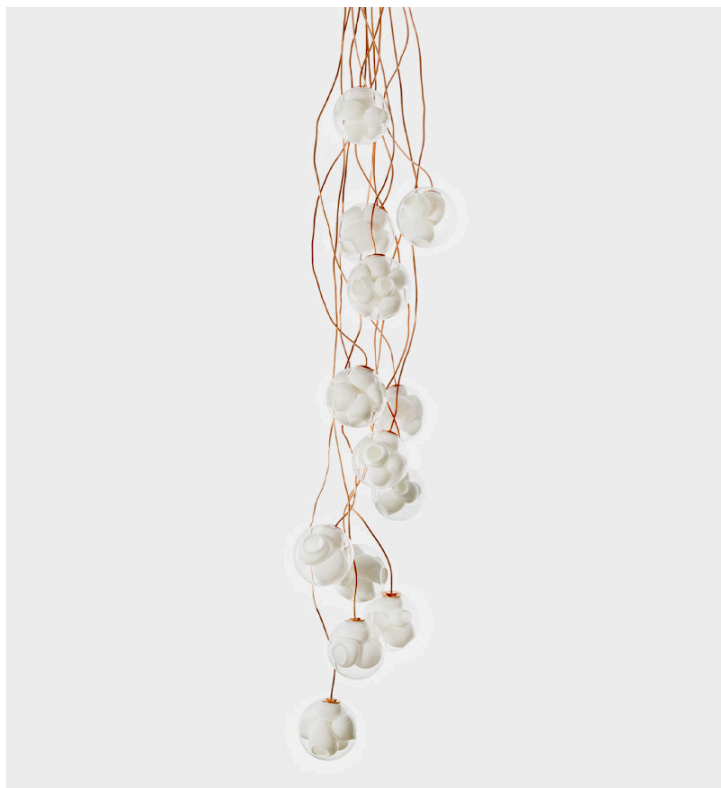

## 38.1Vc Copper

Bocci

**Product Type** Chandelier

The 38.1Vc is a single 38V pendant fixture with a shallow white powder coated canopy designed to fit over an existing junction box in which the power supply is installed. The canopy is 116mm (4.5") in diameter and 7mm (0.3") deep, which creates a subtle profile that minimizes the impact in the application surface. 38V is a variant of the original 38 series where a large glass sphere is blown with a multitude of haphazard interior cavities, which intersect and collide in unpredictable ways. 38V is smaller, lighter and suspended with coaxial cables. The interior cavities can be filled with plants or left empty.. Standard 38V are made with clear glass exterior spheres and milk white interior lamp holder cavities.

**Dimensions**

Ø4.5" x H10'

Ø11,6cm x H300cm

**Lamping**

1.5w LED or 10w xenon

**Coax**

fixed lengths. 3000mm (10') standard / up to 9900mm (32') maximum

**UPON ORDERING THIS DESIGN**