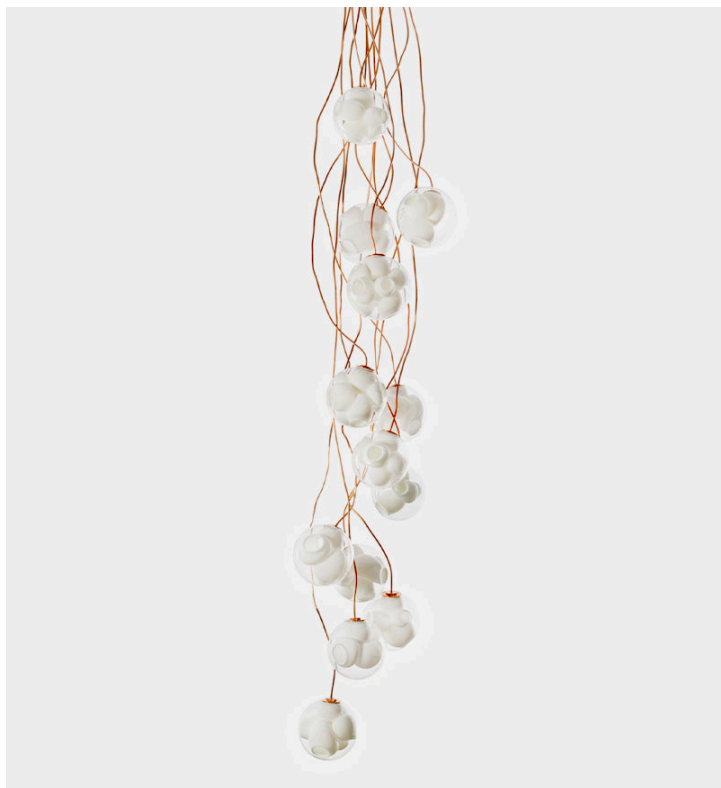

38.1Vc Copper

Bocci

Product Type Chandelier

The 38.1Vc is a single 38V pendant fixture with a shallow white powder coated canopy designed to fit over an existing junction box in which the power supply is installed. The canopy is 116mm (4.5") in diameter and 7mm (0.3") deep, which creates a subtle profile that minimizes the impact in the application surface. 38V is a variant of the original 38 series where a large glass sphere is blown with a multitude of haphazard interior cavities, which intersect and collide in unpredictable ways. 38V is smaller, lighter and suspended with coaxial cables. The interior cavities can be filled with plants or left empty.. Standard 38V are made with clear glass exterior spheres and milk white interior lamp holder cavities.

Dimensions

Ø4.5" x H10'

Ø11,6cm x H300cm

Lamping

1.5w LED or 10w xenon

Coax

fixed lengths. 3000mm (10') standard / up to 9900mm (32') maximum

UPON ORDERING THIS DESIGN