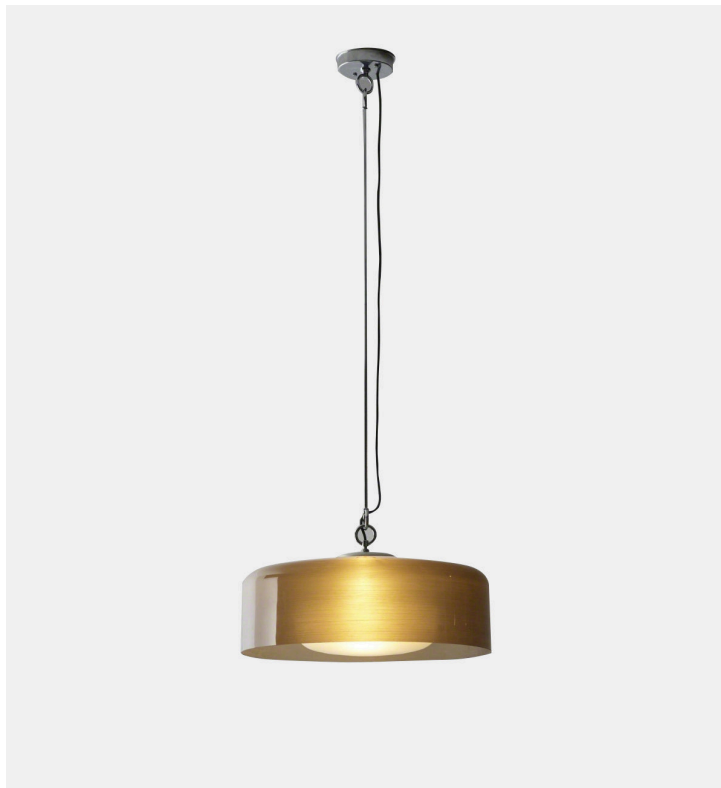

Model 2050

Astep

Product Type Pendant

With the re-edition of the iconic Model 2050 by Franco Albini and Franca Helg, Astep continues its work of rediscovery of great Italian masters of light while also pursuing the same pioneering spirit in materials research that animated Albini, Helg and Sarfatti. It does so by bringing environmental sensitivity into the equation through using Green Cast, a material that is 100% recycled and recyclable, patented and made in Italy, featuring identical properties of classic methacrylate. With its brushed finish, the Green Cast used for the new 2050 diffuser restores a timeless elegance.

Matter rewires some Astep products to meet US Standards when required. UL listing available upon request at an additional cost.

Dimensions

Ø 590 x 296mm

Light Source

1 x E27 LED 11W

1521lm

2700K

UPON ORDERING THIS DESIGN