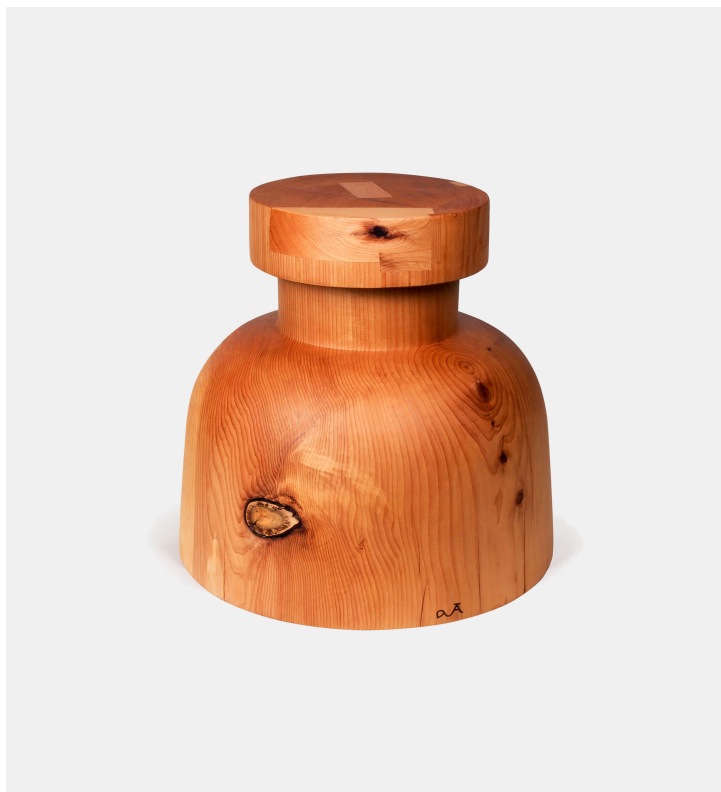

## Stool #215 in Cedar

Dan John Anderson

**Product Type** Stool

One-of-a-kind of a kind stool / side table in solid wood.  
Handmade by Dan John Anderson in his studio in Joshua Tree,  
California.

**Dimensions**

Ø 14" x H 15"

Ø 35,5cm x H 38,1cm

**Wood Species**

Cedar

**Weight**

22 lbs

10 kg

**UPON ORDERING THIS DESIGN**