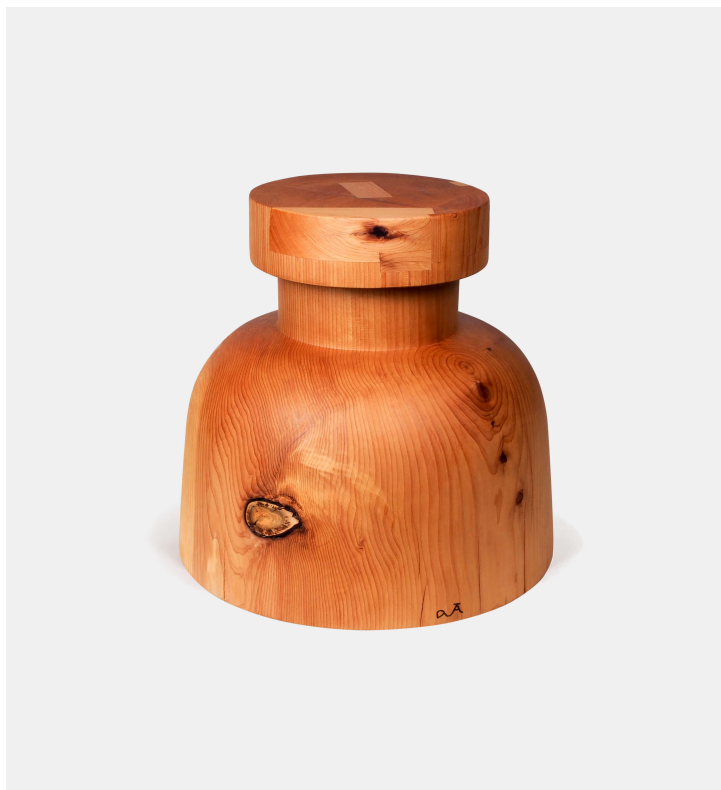

## Stool #215 in Cedar

Dan John Anderson

**Product Type** Stool

One-of-a-kind of a kind stool / side table in solid wood.  
Handmade by Dan John Anderson in his studio in Joshua Tree,  
California.

**Dimensions**

Ø 14" x H 15"

Ø 35,5cm x H 38,1cm

**Wood Species**

Cedar

**Weight**

22 lbs

10 kg

**UPON ORDERING THIS DESIGN**